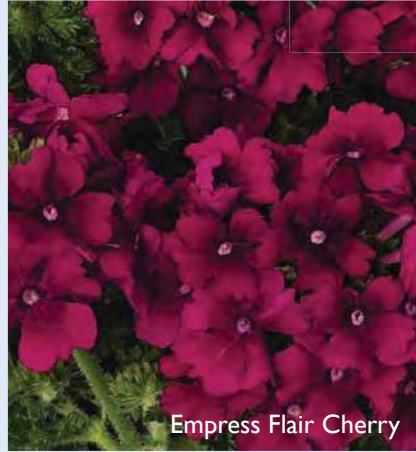

VERBENA

by DÜMMEN ORANGE®

- Empress Flair feature bold colors, perfect for premium baskets and containers.
  - Natural branching improves form on medium vigor plants.
- Get Wicked! Unique multicolor flowers add novel fun to the Verbena class.
  - Five mixed up colors to add flavors of life to your program.

VERBENA

106

Status	Item Description	Color	Timing	Vigor	Height	Spread	Habit
	Verbena Empress Flair Amethyst Charme	Dark Purple	Early	Medium	6-10"	22-26"	Semi-Trailing
	Verbena Empress Flair Burgundy Star	Burgundy w/ Pink Star	Early	Medium	6-10"	22-26"	Semi-Trailing
	Verbena Empress Flair Cherry	Dark Pink	Early	Medium	6-10"	22-26"	Semi-Trailing
	Verbena Empress Flair Cherry Charme	Dark Pink w/ White Eye	Early	Medium	6-10"	22-26"	Semi-Trailing
	Verbena Empress Flair Red	Bright Red	Early	Medium	6-10"	22-26"	Semi-Trailing
	Verbena Empress Flair Violet Blue	Dark Blue	Early	Medium	6-10"	22-26"	Semi-Trailing
	Verbena Empress Flair White	White	Early	Medium	6-10"	22-26"	Semi-Trailing
	Verbena Wicked Cool Blue	Lavender w/ White Eye	Early	Medium	6-10"	22-26"	Mounding
IMPRV	Verbena Wicked Great Grape 2023	Dark Purple Lavender Bicolor	Early	Medium	6-10"	22-26"	Mounding
	Verbena Wicked Mad Magenta	Hot Pink Purple Bicolor	Early	Medium	6-10"	22-26"	Trailing
	Verbena Wicked Purple	Purple White Bicolor	Early	Medium	6-10"	22-26"	Trailing
	Verbena Wicked Rad Red	Red White Bicolor w/ Pink Edge	Early	Medium	6-10"	22-26"	Trailing

Available in EcoLiner 50X.