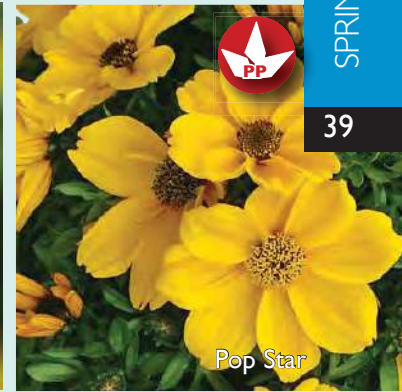

Beedance Painted Red

BEEZAR! Funny Honey

Bidy Boom Red

Bidy Gonzales

Giant Sun Francisco

Golden Empire

Mexican Gold

Pop Star