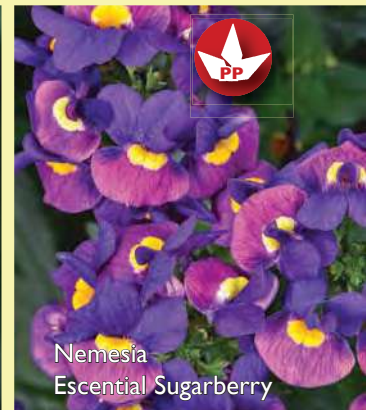

Nemesia Escential Blackberry

Nemesia Escential Pinkberry

Nemesia Escential Raspberry Lemonade

Nemesia Escential Sugarberry

PP Pick	Status	Item Description	Color	Timing	Vigor	Height	Spread	Habit
PP		Lobelia HOT Bavaria	Blue w/ White Eye	Early	Medium	6-10"	10-12"	Semi-Trailing
		Lobelia HOT Waterblue	Light Blue	Mid	Medium	6-10"	10-12"	Semi-Trailing
		Lobelia HOT+ Dark Blue w/ Eye	Dark Blue w/ White Eye	Early	High	8-12"	6-8"	Mounding
	NEW	Lobelia Rift Blue	White w/ Blue Tie-Dye	Early	Med-High	8-12"	6-8"	Mounding
	NEW	Lobelia Rift Purple	White w/ Purple Tie-Dye	Early	Med-High	8-12"	6-8"	Mounding
		Lobelia Magadi Compact Blue	Rich Blue w/ Eye/Dark Foliage	Very Early	Low-Med	6-10"	8-12"	Mounding
		Lobelia Magadi Compact Dark Blue	Dark Blue w/ Eye	Early	Low-Med	6-10"	8-12"	Mounding
PP		Lobelia Magadi Compact White	White	Early	Medium	6-10"	8-12"	Mounding
PP		Lobelia Magadi Dark Blue Basket	Dark Blue	Early	Med-High	6-10"	8-12"	Trailing
		Lobelia Magadi Electric Purple	Magenta w/ White Eye	Early	Medium	6-10"	8-12"	Semi-Trailing
		Lobelia Magadi White Basket	White	Mid	Medium	6-10"	8-12"	Trailing
PP		Lobelia Techno Dark Blue	Dark Blue	Early	Medium	6-10"	18-22"	Trailing
PP		Lobelia Techno Electric Blue	Medium Blue	Early	Medium	6-10"	18-22"	Trailing
	NEW	Lobelia Techno Lilac Imp	Lilac	Early	Medium	6-10"	18-22"	Trailing
		Lobelia Techno Violet	Hot Magenta	Early	Medium	6-10"	18-22"	Trailing
PP		Lobelia Techno White	White	Early	Low-Med	6-10"	18-22"	Trailing
		Nemesia Escential Banana Split	Yellow White Bicolor	Early	Medium	8-12"	8-10"	Upright
		Nemesia Escential Blackberry	Dark Blue	Early	Medium	8-12"	8-10"	Upright
		Nemesia Escential Pinkberry	Pink Yellow Bicolor	Early	Medium	8-12"	8-10"	Upright
PP		Nemesia Escential Raspberry Lemonade	Scarlet Yellow Bicolor	Early	Medium	8-12"	8-10"	Upright
PP		Nemesia Escential Sugarberry	Purple Yellow Blue Multicolor	Early	Medium	8-12"	8-10"	Upright