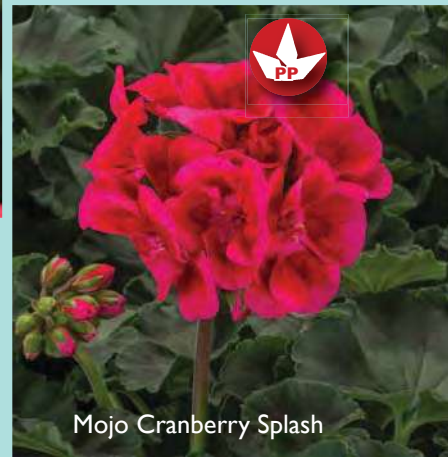

Caldera Pink

Caldera Red

Caldera Salmon

Caldera Lavender Glow

Mojo Cranberry Splash

INTERSPECIFIC GERANIUMS, MOJO

- Zonal look with the background performance bloodlines of Calliope.
- A bold combination of dark foliage with brilliant flower colors.
- New Magenta joins the series. Dark Red times one week later.