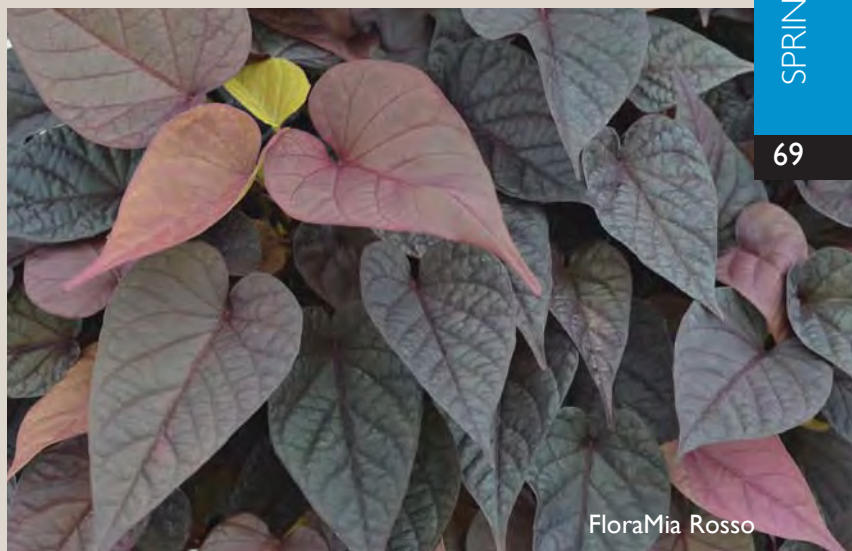

PP Pick	Status	Item Description	Color	Timing	Vigor	Height	Spread	Habit
PP		Ipomoea Sidekick Black	Black Oakleaf	Foliage	Medium	12-14"	30-36"	Semi-Trailing
		Ipomoea Sidekick Heart Black	Black Heartleaf	Foliage	Medium	12-14"	30-36"	Semi-Trailing
PP		Ipomoea Sidekick Heart Bronze	Bronze Heartleaf	Foliage	Medium	12-14"	30-36"	Semi-Trailing
PP		Ipomoea Sidekick Heart Lime	Lime Heartleaf	Foliage	Medium	12-14"	30-36"	Semi-Trailing
PP		Ipomoea Sidekick Lime	Lime Narrow Oakleaf	Foliage	Medium	6-12"	30-36"	Semi-Trailing
		Ipomoea Sweet Georgia Black Maple	Black Heartleaf	Foliage	Medium	4-6"	24-30"	Mounding
		Ipomoea Sweet Georgia Green Splash	Lime w/ Dark Green Splash Heartleaf	Foliage	Medium	4-6"	24-30"	Mounding
		Ipomoea Sweet Georgia Heart Light Green	Lime-Green Heartleaf	Foliage	Medium	4-6"	24-30"	Mounding
		Ipomoea Sweet Georgia Heart Purple	Deep Purple Heartleaf	Foliage	Medium	4-6"	24-30"	Mounding
	NEW	Ipomoea Sweet Georgia Light Green	Chartreuse Oakleaf	Foliage	Medium	4-6"	24-30"	Mounding
		Ipomoea FloraMia Black	Black Oakleaf	Foliage	Low	4-8"	16-20"	Mounding
		Ipomoea FloraMia Limon	Chartreuse Narrow Oakleaf	Foliage	Low	4-8"	16-20"	Mounding
		Ipomoea FloraMia Limon Wedge	Chartreuse Oakleaf	Foliage	Low	4-8"	16-20"	Mounding
		Ipomoea FloraMia Rosso	Red-Bronze Heartleaf	Foliage	Low	4-8"	16-20"	Mounding
PP		Ipomoea Blackie	Black Oakleaf	Foliage	Medium	12-14"	24-36"	Trailing
PP		Ipomoea Marguerite	Chartreuse Heartleaf	Foliage	High	12-14"	24-36"	Trailing

Available in EcoLiner 50X.