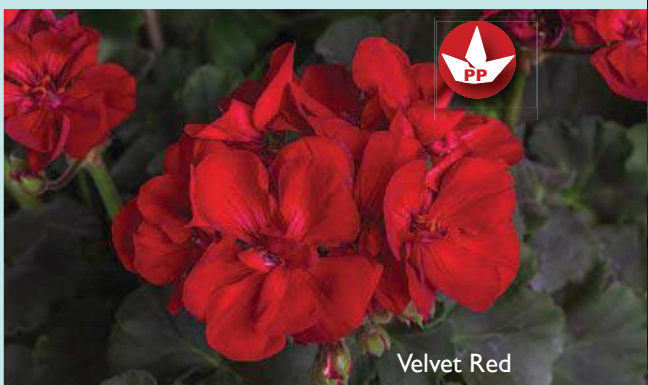

Pink Ice

Strawberry Ice

Velvet Red