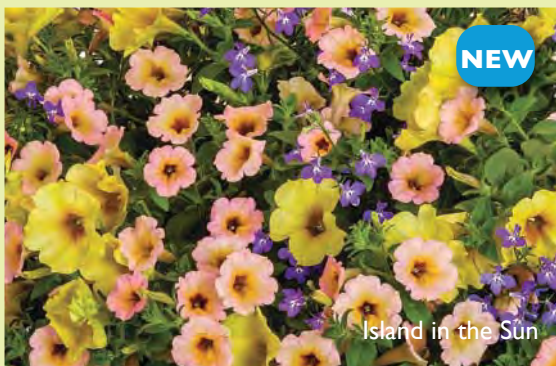

Callie Color Wheel

NEW