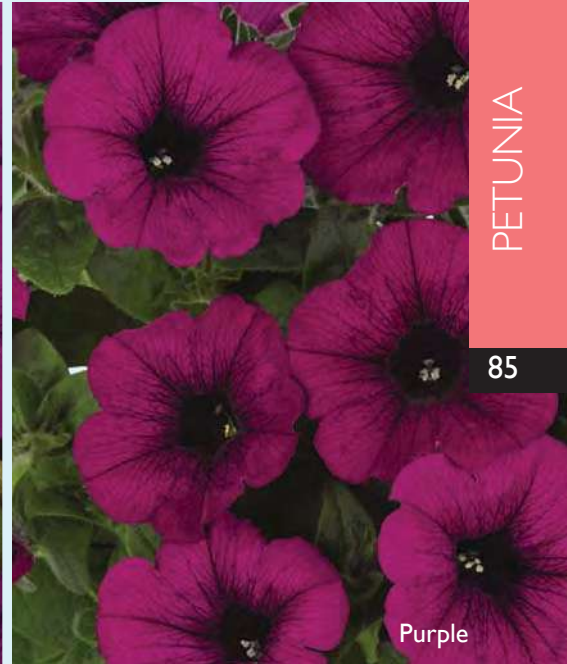

Blue Vein

PETUNIA

85