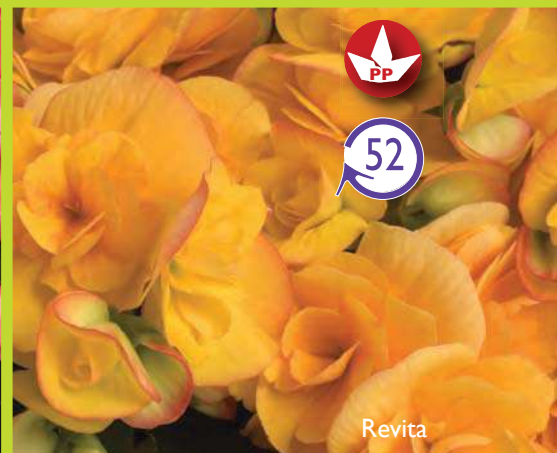

Reina Amber