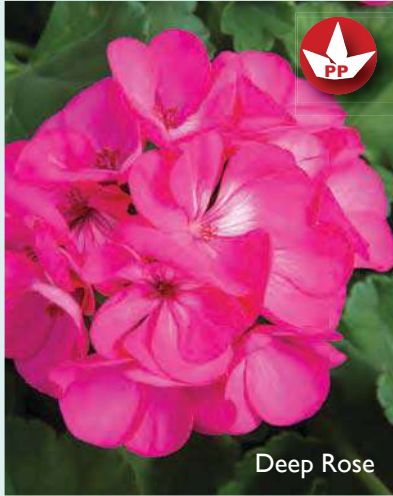

Dark Red

NEW

Magenta

GERANIUMS

26

Deep Rose

Lavender

Orange