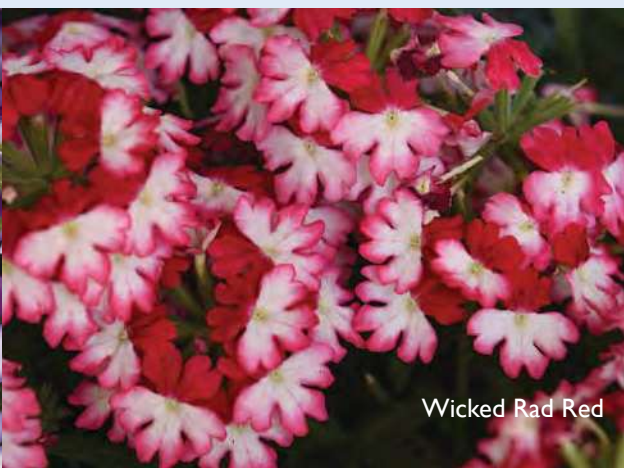

Wicked Purple

Wicked Rad Red