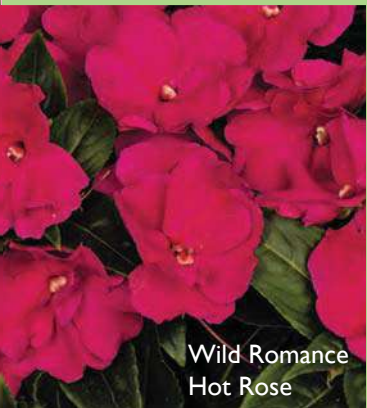

IMPATIENS NEW GUINEA, WILD ROMANCE

- A change up from the norm for shade, these are double flowered New Guineas.
- With moderate to high vigor; perfect in large containers and landscapes.

Wild Romance
Hot Rose