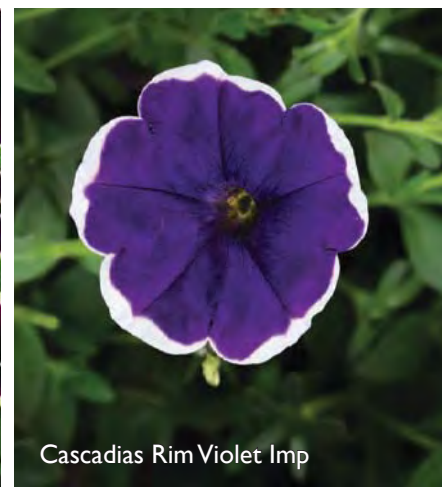

Cascadias Purple Gem

Cascadias Rim Magenta

PP Pick	Status	Item Description	Color	Timing	Vigor	Height	Spread	Habit
PP		Petunia Cascadias Bicolor Cabernet	Wine-Red w/ White Star	Mid	Low	10-14"	16-20"	Semi-Trailing
		Petunia Cascadias Chili Red	Hot Red	Early	Low	10-14"	16-20"	Semi-Trailing
PP		Petunia Cascadias Indian Summer	Warm Orange Yellow Bicolor	Early	Medium	10-14"	16-20"	Trailing
PP		Petunia Cascadias Pitaya	Hot Pink w/ Lime Margin	Mid	Medium	10-14"	16-20"	Semi-Trailing
		Petunia Cascadias Purple Gem	Purple w/ White Star	Early	Medium	10-14"	16-20"	Semi-Trailing
		Petunia Cascadias Purple Ice	Light Purple w/ Dark Eye Vein	Mid	Med-High	10-14"	16-20"	Semi-Trailing
PP	IMPRV	Petunia Cascadias Rim Cherry Imp	Purple w/ White Margin	Mid	Medium	10-14"	16-20"	Semi-Trailing
		Petunia Cascadias Rim Magenta	Dark Purple w/ Cream Margin	Early	High	10-14"	16-20"	Trailing
	IMPRV	Petunia Cascadias Rim Violet Imp	Dark Blue w/ White Margin	Late	High	10-14"	16-20"	Trailing
	NEW	Petunia Cascadias Vibrant Pink	Bright Pink	Late	High	10-14"	16-20"	Trailing
		Petchoa SuperCal Blue	Dark Blue	Mid	High	10-14"	12-18"	Mounding
		Petchoa SuperCal Neon Rose	Deep Magenta	Late	High	10-14"	12-18"	Trailing
		Petchoa SuperCal Royal Red	Bright Red	Early	High	10-14"	12-18"	Mounding
		Petchoa SuperCal Snowberry White	White w/ Yellow Eye and Dark Pink Vein	Early	Medium	10-14"	12-18"	Mounding
PP		Petchoa SuperCal Premium Bordeaux	Hot Burgundy Vein	Early	Medium	14-20"	14-32"	Semi-Mounding
PP		Petchoa SuperCal Premium Caramel Yellow	Gold Vein w/ Orange Throat	Early	Medium	14-20"	14-32"	Semi-Mounding
PP		Petchoa SuperCal Premium Cinnamon	Hot Coral Vein w/ Yellow Throat	Early	Medium	14-20"	14-32"	Semi-Mounding
		Petchoa SuperCal Premium French Vanilla	White Vein w/ Gold Throat	Early	Medium	14-20"	14-32"	Semi-Mounding
		Petchoa SuperCal Premium Pearl White	Pure White w/ Gold Sunray	Early	High	14-20"	14-32"	Semi-Mounding
		Petchoa SuperCal Premium Sunray Pink	Lavender w/ Orange Vein Throat	Early	Medium	14-20"	14-32"	Semi-Mounding
	NEW	Petchoa SuperCal Premium Sunset Orange	Burnt Orange	Early	Medium	14-20"	14-32"	Semi-Mounding
PP		Petchoa SuperCal Premium Yellow Sun	Gold w/ Caramel Vein	Early	High	14-20"	14-32"	Semi-Mounding

Available in EcoLiner 50X.