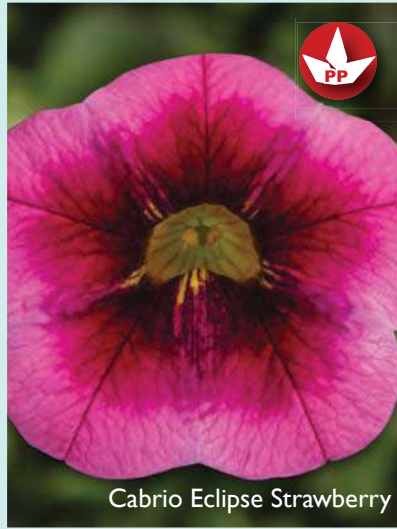

CALIBRACHOA

from **syngenta** flowers

- Make the move to Cabrio. Gain control; convert to consistency.
  - Controlled, mounding habit perfect for small pots to big baskets.
  - Hyper-uniform habit and timing. All flower under short days.
  - An impressive new series gaining ground in a crowded market.
- Callie feature classic big vigor, bold colors with color all season long.
  - Day neutral responsive, with strong roots and high pH tolerance.
  - Excellent choice for premium hanging baskets. Three new colors.

CALIBRACHOA

48