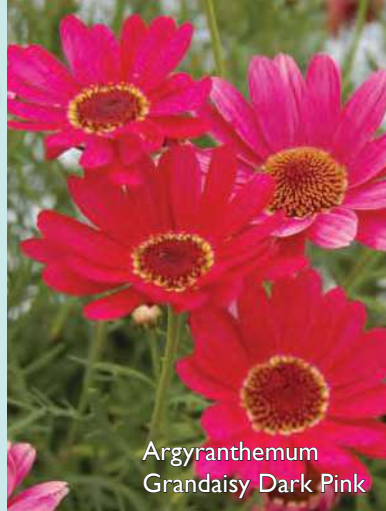

ARGYRANTHEMUM

- All season daisy color perfect for combinations, pots and landscapes.
- A top pick, Beauty Yellow, is an improvement over all yellows.
- From Suntory, the Grandaisy series are intergenetic hybrids.

BRACTEANTHA

- Joining the exceptional Granvia Gold are three new Granvia colors for 2023.
  - o With higher vigor; awesome in large mono-culture containers.
- Mohave features superior branching and mounding habit. Fuller pots faster.
  - o New Mohave Apricot replaces Orange. Dark Red is improved.

NEW

NEW

NEW

NEW

PP Pick	Status	Item Description	Color	Timing	Vigor	Height	Spread	Habit
PP		Argyanthemum Beauty Yellow	Yellow	Mid	High	20-26"	18-24"	Upright
		Argyanthemum Grandaisy Dark Pink	Dark Pink	Mid	Medium	16-22"	18-24"	Mounding
PP		Argyanthemum Grandaisy Pink Halo	Soft Pink w/ Dark Pink Eye	Mid	Medium	16-22"	18-24"	Mounding
		Argyanthemum Grandaisy Red	Red w/ Orange Eye	Mid	Medium	16-22"	18-24"	Mounding
		Argyanthemum Grandaisy White	White	Mid	Medium	16-22"	18-24"	Mounding
		Argyanthemum Grandaisy Yellow	Bright Yellow	Mid	Medium	16-22"	18-24"	Mounding
PP		Bracteantha Granvia Gold	Yellow	Mid	High	18-30"	18-24"	Upright
	NEW	Bracteantha Granvia Harvest Orange	Orange w/ Gold Center	Mid	Med-High	16"-22"	16"-22"	Upright
	NEW	Bracteantha Granvia Peachy Keen	Peach-Mauve w/ Rose Tones	Mid	Med-High	16"-22"	16"-22"	Upright
	NEW	Bracteantha Granvia Pink	Hot Pink	Mid	Med-High	16"-22"	16"-22"	Upright
	NEW	Bracteantha Mohave Apricot 23	Rich Orange	Early	Low-Med	14-16"	14-16"	Mounding
	IMPRV	Bracteantha Mohave Dark Red 23	Bright Red	Early	Low-Med	14-16"	14-16"	Mounding
		Bracteantha Mohave Purple Red	Dark Red	Early	Low-Med	14-16"	14-16"	Mounding
		Bracteantha Mohave Yellow	Bright Yellow	Early	Medium	14-16"	14-16"	Mounding

Available in EcoLiner 50X.