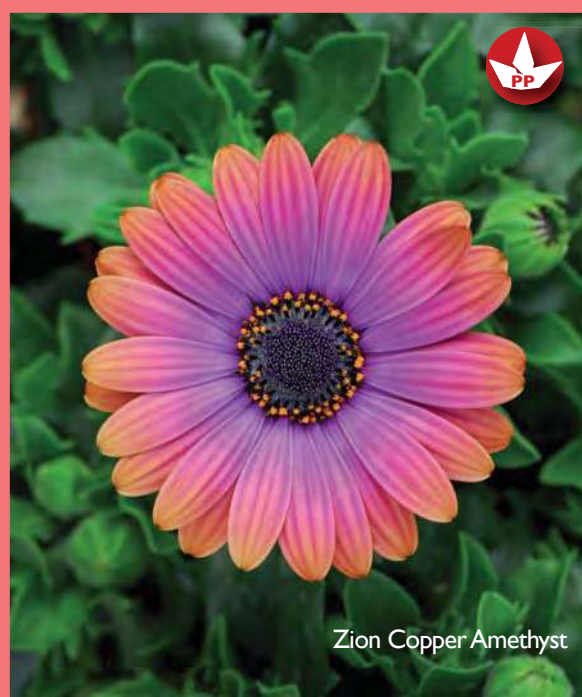

Osticade Purple

Osticade Yellow

Tradewinds Lemon Zest

Zion Pink Sun

Zion Copper Amethyst