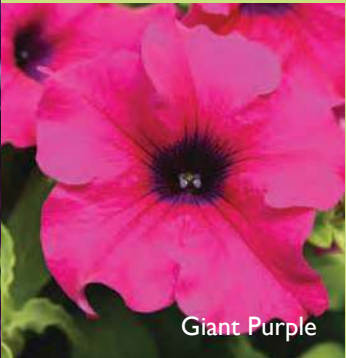

PETUNIA

by **THE SUNTORY®**
COLLECTION

- The benchmark Surfinia line continues to expand with great new selections.
  - Two new XXL bring mega-large flowers, and bicolor in Heavenly group.
  - All feature vigorous trailing habit; all-season flowering. PGR responsive.
- Sumo Plum is impressive in landscapes and large pots; greatly underutilized.

Deep Red

NEW

PETUNIA

95

NEW

NEW

PP Pick	Status	Item Description	Color	Timing	Vigor	Height	Spread	Habit
PP		Petunia Surfinia Deep Red	Deep Red	Mid	High	8-12"	24-42"	Trailing
PP		Petunia Surfinia Giant Blue	Dark Blue	Late	High	8-12"	24-42"	Trailing
		Petunia Surfinia Giant Purple	Purple	Late	High	8-12"	24-42"	Trailing
	NEW	Petunia Surfinia Heartbeat	White w/ Lt Pink Hearts	Mid	Low-Med	8-12"	12-18"	Mounding
		Petunia Surfinia Heavenly Amethyst Burst	Light Lilac w/ Dark Vein	Early	Med	8-12"	12-18"	Semi-Trailing
		Petunia Surfinia Heavenly Blue	Sky-Blue	Mid	Med	8-12"	24-42"	Semi-Trailing
		Petunia Surfinia Heavenly Cabernet	Magenta-Purple w/ Dark Eye	Early	Med	8-12"	12-18"	Semi-Trailing
PP		Petunia Surfinia Magenta	Deep Magenta	Mid-Late	High	8-12"	24-42"	Trailing
		Petunia Surfinia Rose Veined	Hot Pink w/ Magenta Vein	Mid	High	8-12"	24-42"	Trailing
		Petunia Surfinia White	White	Mid-Late	High	8-12"	24-42"	Trailing
	NEW	Petunia Surfinia XXL Salmon Vein	Intense Salmon w/ Vein	Early	Med-High	10-12"	18-24"	Mounding
PP		Petunia Surfinia XXL Taffy Pink	Bright Pink	Early	Med-High	10-12"	18-24"	Mounding
	NEW	Petunia Surfinia XXL Watermelon Jazz	Screaming Cerise-Pink	Early	Med-High	10-12"	18-24"	Mounding
PP		Petunia Surfinia Sumo Plum	Magenta-Purple	Mid	High	18-20"	35-55"	Mounding

Available in EcoLiner 50X.