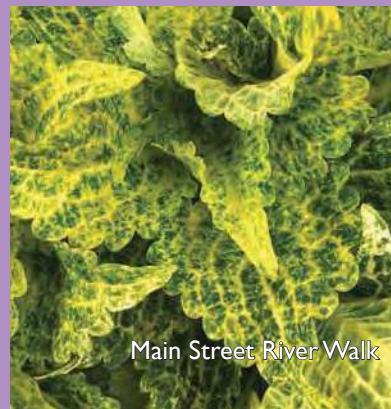

COLEUS

MAIN STREET & BEYOND

- Your customers will freak over Le Freak. Bold, wild and crazy.
- We strongly endorse the innovative Main Street series.
  - o All feature outstanding form, rich coloration, and vigor balance.
  - o Easy to control, self-branching with minimal flowering.
  - o Beale Street is the first All-American Award Coleus.
  - o Mix up the colors with two new Streets to check out for 2023.