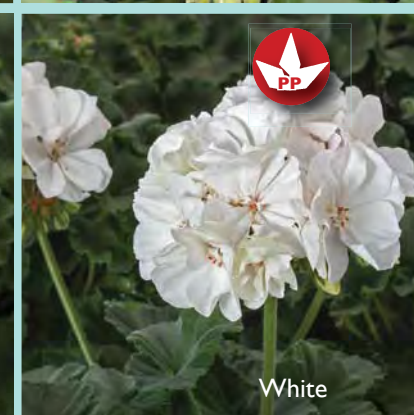

Pink

Pink Splash

Scarlet

Violet

White

PP Pick	Status	Item Description	Color	Timing	Vigor	Height	Spread	Habit
PP	RENAMED	Geranium Insp Pretty Little Pink Splash	Hot Rose w/ Light Rose Trim	Early-Mid	Low	12-14"	14-16"	Mounding
PP		Geranium Insp Moxie! Dark Red	Dark Red	Mid-Late	Low	12-14"	14-16"	Mounding
		Geranium Insp Moxie! Deep Rose Mega Splash	Light Fuchsia w/ Deep Fuchsia Center	Mid-Late	Low-Med	12-14"	14-16"	Mounding
PP		Geranium Insp Moxie! Hot Pink	Hot Pink	Late	Low-Med	12-14"	14-16"	Mounding
		Geranium Insp Moxie! Orange	Orange	Mid	Low-Med	12-14"	14-16"	Mounding
	NEW	Geranium Insp Moxie! Pink	Bright Pink w/ Eye	Mid-Late	Low-Med	12-14"	14-16"	Mounding
		Geranium Insp Moxie! Pink Splash	Hot Rose w/ Cherry Center	Early-Mid	Low	12-14"	14-16"	Mounding
		Geranium Insp Moxie! Scarlet	Crimson w/ Light Scarlet Trim	Early-Mid	Low-Med	12-14"	14-16"	Mounding
		Geranium Insp Moxie! Violet	Violet	Early-Mid	Low-Med	12-14"	14-16"	Mounding
PP		Geranium Insp Moxie! White	White	Mid	Medium	12-14"	14-16"	Mounding