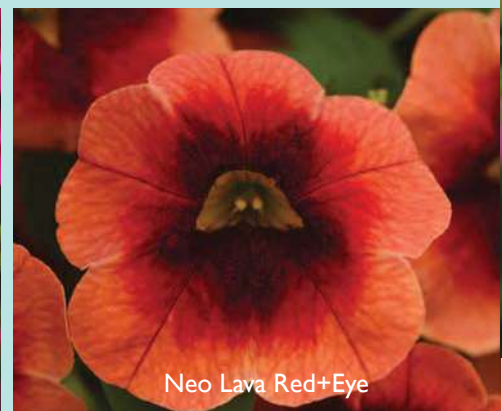

Neo Double Deep Yellow

Neo Double OrangeTastic