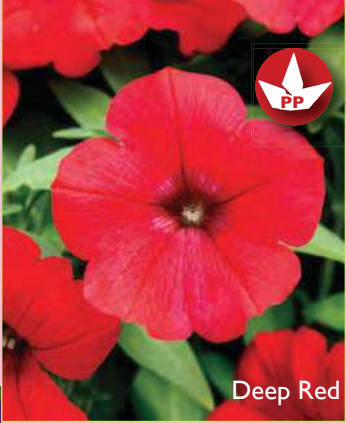

PETUNIA

by **THE SUNTORY®**
COLLECTION

- The benchmark Surfinia line continues to expand with great new selections.
  - Two new XXL bring mega-large flowers, and bicolor in Heavenly group.
  - All feature vigorous trailing habit; all-season flowering. PGR responsive.
- Sumo Plum is impressive in landscapes and large pots; greatly underutilized.