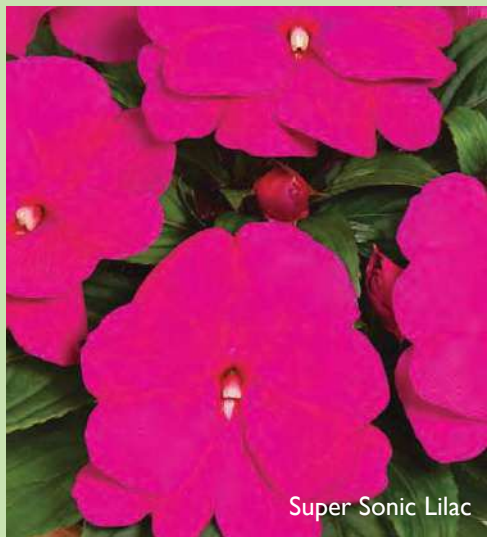

PP Pick	Item Description	Color	Timing	Vigor	Height	Spread	Habit
PP	Impatiens lsp Spectra Bright Red	Bright Red	Mid-Late	Low-Med	10-14"	10-14"	Mounding
PP	Impatiens lsp Spectra Magenta	Magenta	Mid	Med-High	10-14"	10-14"	Mounding
	Impatiens lsp Spectra Orange	Deep Orange	Mid	Med-High	10-14"	10-14"	Mounding
PP	Impatiens lsp Spectra Pink	Smooth Pink	Mid	Medium	10-14"	10-14"	Mounding
	Impatiens lsp Spectra White	White	Early	Low-Med	10-14"	10-14"	Mounding
PP	Impatiens NG Super Sonic Dark Red	Dark Red	Mid	High	14-18"	14-18"	Mounding
	Impatiens NG Super Sonic Flame	Dark Orange	Mid-Late	High	14-18"	14-18"	Mounding
	Impatiens NG Super Sonic Hot Pink	Hot Pink	Mid-Late	High	14-18"	14-18"	Mounding
	Impatiens NG Super Sonic Lavender	Light Lavender	Mid	High	14-18"	14-18"	Mounding
	Impatiens NG Super Sonic Lilac	Deep Lilac	Early-Mid	High	14-18"	14-18"	Mounding
	Impatiens NG Super Sonic Magenta	Red	Mid	High	14-18"	14-18"	Mounding
PP	Impatiens NG Super Sonic Orange Ice	Iced Orange	Late	Med-High	14-18"	14-18"	Mounding
PP	Impatiens NG Super Sonic Pink	Medium Pink	Mid	High	14-18"	14-18"	Mounding
	Impatiens NG Super Sonic Purple	Medium Magenta	Mid	High	14-18"	14-18"	Mounding
	Impatiens NG Super Sonic Red	Deep Red	Early-Mid	High	14-18"	14-18"	Mounding
PP	Impatiens NG Super Sonic Sweet Cherry	Light Pink Coral Bicolor	Early-Mid	Med-High	14-18"	14-18"	Mounding
PP	Impatiens NG Super Sonic White	White	Mid	High	14-18"	14-18"	Mounding

Available in EcoLiner 50X.