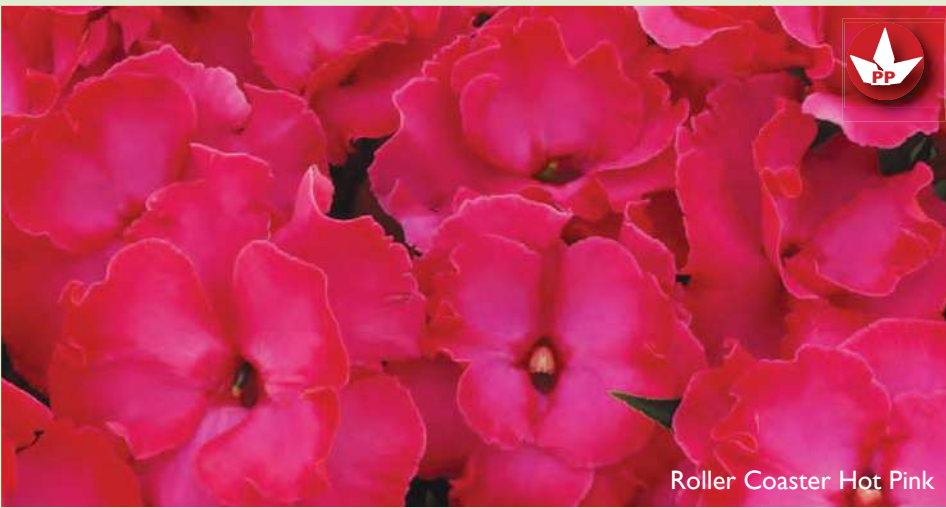

Magnum Wild Salmon