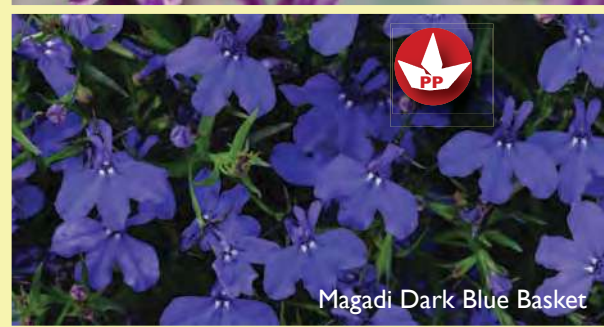

Rift Purple