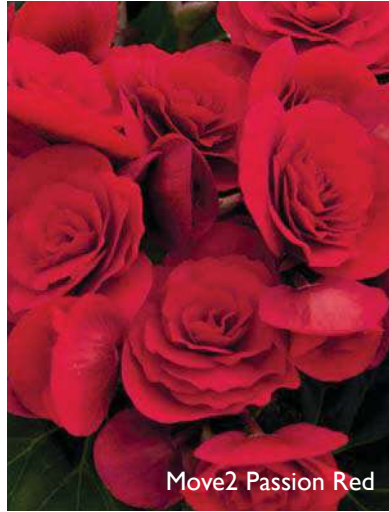

HIEMALIS BEGONIAS

from DÜMMEN ORANGE®

- New Move2 represents DO's latest Elatior breeding. Versatile indoors and out.
- Most important in this group are the former BBA varieties including best bicolors.

BEGONIAS

10

PP Pick	Item Description	Color	Timing	Vigor	Height	Spread	Habit
PP	Begonia Hiemalis Carneval	Orange Yellow Bicolor	Mid	Low-Med	8-10"	8-14"	Upright
	Begonia Hiemalis Move2 Joy Pink	Light Pink	Mid-Late	Medium	15-18"	8-14"	Upright
	Begonia Hiemalis Move2 Passion Red	Medium Red	Mid-Late	Low-Med	15-18"	8-14"	Upright
	Begonia Hiemalis Oh So Orange	Orange	Mid-Late	Low-Med	15-18"	8-14"	Upright
PP	Begonia Hiemalis Peggy	Rose Salmon Bicolor	Mid	Medium	10-12"	10-12"	Upright
	Begonia Hiemalis Sandrine	Salmon-Pink	Mid	Medium	10-12"	10-12"	Upright
PP	Begonia Hiemalis Veronica	Cherry-Red	Mid	Medium	10-12"	8-14"	Upright

Begonias available in DoubleUp 25X.