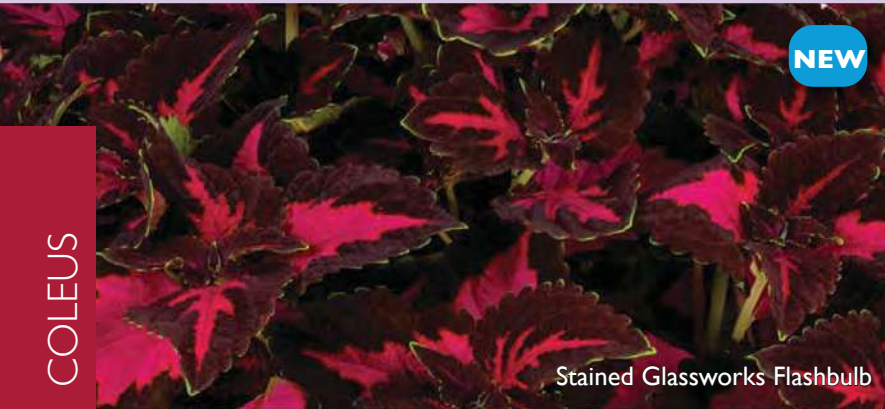

COLEUS COLLECTION

- One simple rule: never run out of Coleus. Quick to grow and quicker to sell.
- Top selling Stained Glassworks series is joined by bold new Flashbulb.
- Terra Nova varieties bring dynamic colors on fun foliage forms.

NEW

COLEUS

54

PP

PP

PP Pick	Status	Item Description	Color	Timing	Vigor	Height	Spread	Habit
		Coleus Stained Glassworks Copper	Copper Red-Orange Bicolor	Foliage	Medium	12-16"	18-36"	Upright
	NEW	Coleus Stained Glassworks Flashbulb	Brick-Red w/ Velvet Trim	Foliage	Medium	14-20"	18-36"	Upright
		Coleus Stained Glassworks Golden Gate	Burgundy w/ Yellow Trim	Foliage	Medium	14-20"	18-36"	Upright
		Coleus Stained Glassworks Raspberry Tart	Wine w/ Lime Trim	Foliage	Medium	10-14"	18-36"	Upright
	PP	Coleus Stained Glassworks Royalty	Hot Pink w/ Wine Trim	Foliage	Medium	14-20"	18-36"	Upright
		Coleus Stained Glassworks Tilt A Whirl	Red-Orange w/ Yellow Trim	Foliage	Low-Med	12-16"	18-36"	Upright
	PP	Coleus Stained Glassworks Velvet	Chartreuse w/ Red-Orange Trim	Foliage	Medium	12-16"	18-36"	Upright
		Coleus TN Hipster Zooney	Red Vein w/ Yellow Edge	Foliage	Medium	8-10"	24-30"	Trailing
		Coleus TN Marrakesh	Deep Red w/ Yellow Edge	Foliage	Medium	12-16"	8-36"	Mounding
		Coleus Kingswood Torch	Magenta Burgundy Variegated	Foliage	Med-High	14-20"	12-18"	Upright

Available in EcoLiner 50X.