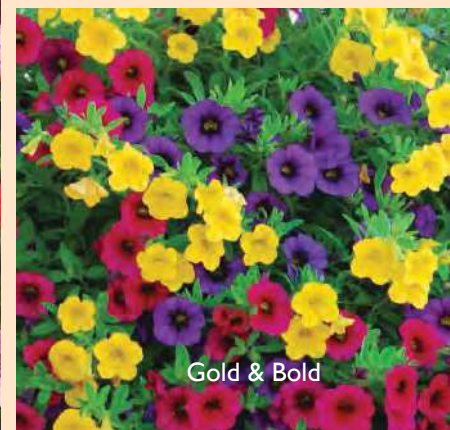

Chemical Attraction

Crazy for Crayons

Double Date

Enchanted Evening

Geisha Girl

Gold & Bold

Liberty Bell

Lip Sync