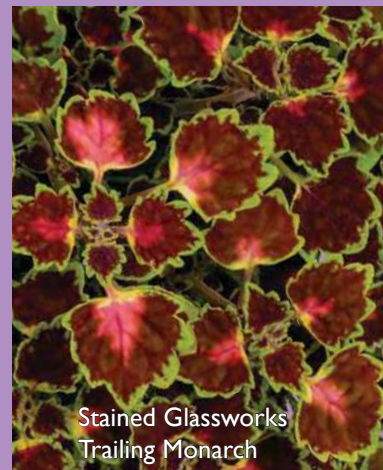

Stained Glassworks
Burgundy Wedding Train

Stained Glassworks
Trailing Monarch

PP Pick	Status	Item Description	Color	Timing	Vigor	Height	Spread	Habit
PP		Coleus Le Freak	Lime-Green Rust-Red Bicolor	Foliage	Low	12-16"	16-24"	Upright
PP		Coleus Main Street Alligator Alley	Dark Burgundy w/ Lime Scale Trim	Foliage	Medium	14-20"	18-36"	Upright
	NEW	Coleus Main Street Ashbury	Serrated Lime w/ Burgundy Fill	Foliage	Medium	14-20"	18-36"	Upright
PP		Coleus Main Street Beale Street	Dark Wine	Foliage	Medium	14-20"	18-36"	Upright
		Coleus Main Street Broad Street	Dark Wine w/ Lime Trim	Foliage	Medium	14-20"	18-36"	Upright
PP		Coleus Main Street Chartres Street	Chartreuse	Foliage	Med-High	14-20"	18-36"	Upright
PP		Coleus Main Street Fifth Avenue	Dark Wine w/ Hot Pink Center and Lime Trim	Foliage	Medium	14-20"	18-36"	Upright
	NEW	Coleus Main Street Michigan Avenue	Lime Plum Dappled	Foliage	Medium	14-20"	18-36"	Upright
		Coleus Main Street Ocean Drive	Dark Wine w/ Hot Wine Center and Lime Trim	Foliage	Medium	14-20"	18-36"	Upright
		Coleus Main Street Orchard Road	Dark Wine w/ Rose Center and Lime Trim	Foliage	Med-High	14-20"	18-36"	Upright
		Coleus Main Street Oxford Street	Burgundy w/ Chartreuse Trim	Foliage	Medium	14-20"	18-36"	Upright
		Coleus Main Street River Walk	Green w/ Lime-Green Vein	Foliage	Med-High	14-20"	18-36"	Upright
PP		Coleus Main Street Rodeo Drive	Lime w/ Purple Trim	Foliage	Medium	14-20"	18-36"	Upright
PP		Coleus Main Street Ruby Road	Magenta w/ Green Trim	Foliage	Medium	14-20"	18-36"	Upright
PP		Coleus Main Street Sunset Boulevard	Burgundy w/ Coral Center	Foliage	Medium	14-20"	18-36"	Upright
PP		Coleus Main Street Wall Street	Burgundy	Foliage	Medium	14-20"	18-36"	Upright
PP		Coleus Great Falls Angel	Magenta w/ Green Trim	Foliage	Low-Med	6-10"	16-24"	Trailing
	NEW	Coleus Great Falls Havasu	Deep Lime w/ Burgundy Fishnet	Foliage	Low	6-10"	12-16"	Trailing
PP		Coleus Great Falls Iguazu	Hot Pink Wine Bicolor w/ Green Trim	Foliage	Low-Med	6-10"	16-24"	Trailing
PP		Coleus Great Falls Niagara	Burgundy w/ Lime Trim	Foliage	Low-Med	6-10"	16-24"	Trailing
PP		Coleus Stained Glassworks Burgundy Wedding Train	Brick-Red w/ Lime Trim	Foliage	Low-Med	6-10"	12-20"	Trailing
		Coleus Stained Glassworks Trailing Monarch	Burgundy w/ Lime Trim	Foliage	Medium	16-18"	30-36"	Semi-Trailing

Available in EcoLiner 50X.