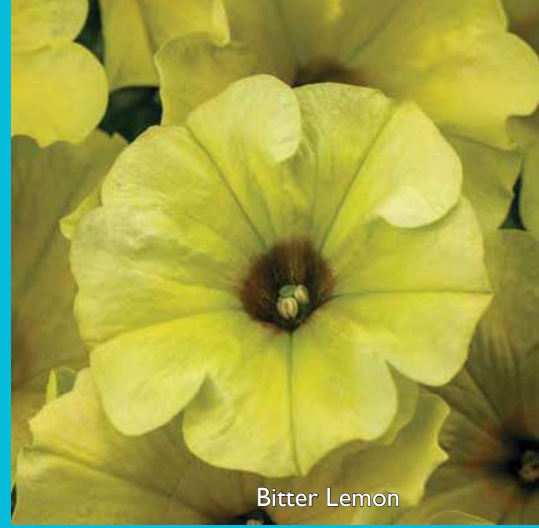

EL

PETUNIA, CRAZYTUNIA SERIES by Westhoff

- Westhoff's improved selection process screens for mounded plant habit and vigor.
- Day neutral, early to bloom, easy to grow and responsive to PGRs. Vigor varies.
- Grow them all! From classic bestsellers to new inspirations, they are all a must.
- Note the A1 logo, as these contain the DFR (Corn) gene creating shocking colors.