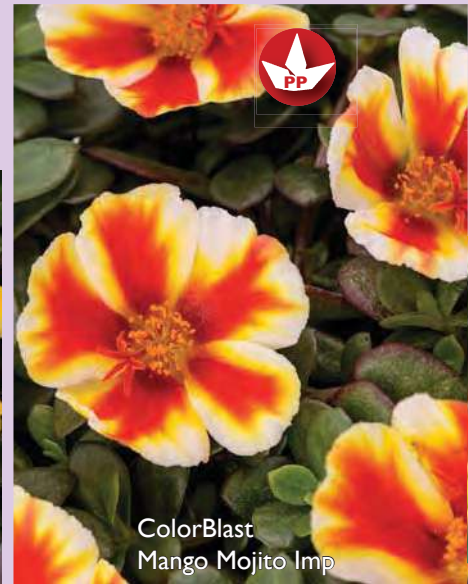

PP

ColorBlast Mango Mojito Imp

ColorBlast Double Dragonfruit

ColorBlast Double Magenta

ColorBlast Lemon Twist Imp

PORTULACA EL

- Israel based Danziger has the perfect location to breed outstanding Portulaca.
 - o Mega Pazzaz varieties offer extra-large flowers on full-vigor plants.
 - o Ideal to grab attention in bold big pots, baskets, and landscapes.
- ColorBlast bring unique colors and flower forms to this class, adding WOW!
 - o In double and single flower forms, with bicolors, stripes, and more.
 - o Medium vigor with an open plant architecture; mounded and spilling.