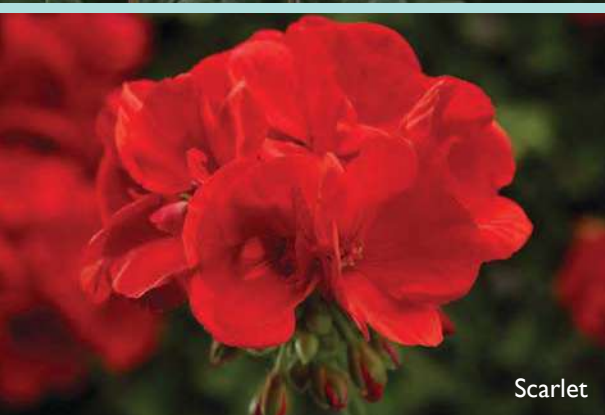

Orange

Scarlet