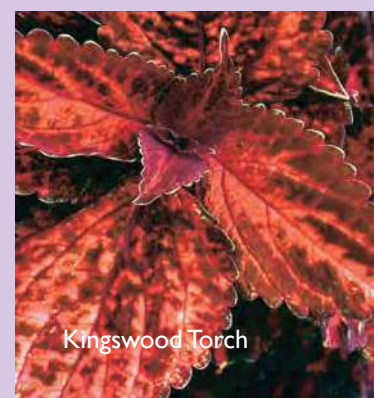

TN Marrakesh

Kingswood Torch