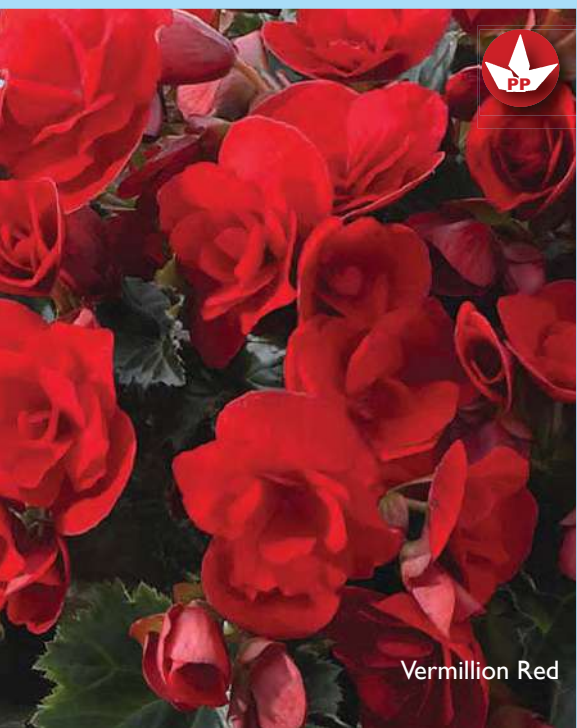

NEW

Rhodee Pink

Orange Stone

PP

Vermillion Hot Pink

PP

Vermillion Red

PP Pick	Status	Item Description	Color	Timing	Vigor	Height	Spread	Habit
		Begonia Hiemalis Bonny	Red	Mid	Medium	8-10"	8-10"	Upright
		Begonia Hiemalis Carmen Red	Hot Rose	Mid	Medium	10-12"	8-14"	Upright
		Begonia Hiemalis Chloe Coral Pink	Coral-Pink	Mid	Medium	12-15"	12-14"	Upright
PP		Begonia Hiemalis Dreams MacaRose	Pink	Mid	High	12-15"	8-10"	Upright
PP		Begonia Hiemalis Dreams MacaRouge	Scarlet-Orange	Mid	High	12-15"	8-10"	Upright
PP		Begonia Hiemalis Esmay Peach	Peach	Mid	Medium	8-11"	10-12"	Upright
		Begonia Hiemalis Frivola Pink	Lilac-Pink	Mid	Med-High	10-12"	8-12"	Upright
		Begonia Hiemalis Frivola White	White w/ Lime Sepal	Mid	Med-High	8-10"	8-12"	Upright
		Begonia Hiemalis Glory Bicolor	Cream-Yellow Rose Bicolor	Mid	Medium	12-15"	12-15"	Upright
		Begonia Hiemalis Glory Pink	Medium Pink	Mid	Medium	12-15"	12-15"	Upright
NEW		Begonia Hiemalis Glory White	Clear White	Mid	Medium	12-15"	12-15"	Upright
		Begonia Hiemalis Orange Stone	Deep Orange	Mid	Medium	10-12"	12-15"	Upright
NEW		Begonia Hiemalis Rhodee Pink	Rose-Pink	Mid	Medium	12-15"	12-15"	Upright
PP		Begonia Hiemalis Vermillion Hot Pink	Hot Pink	Mid	Medium	10-12"	12-15"	Upright
PP		Begonia Hiemalis Vermillion Red	Red	Mid	Med-High	10-12"	12-15"	Upright