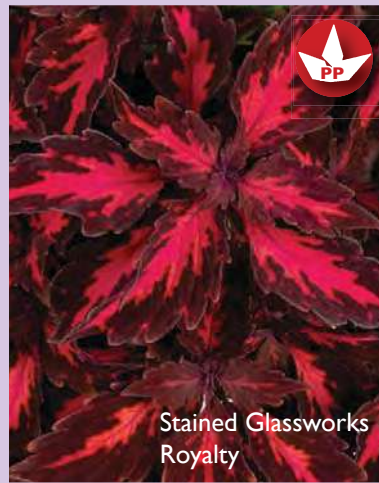

Stained Glassworks Flashbulb