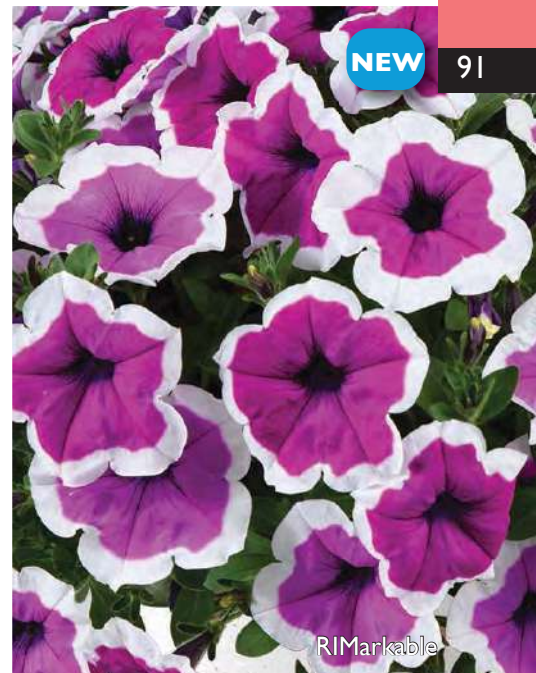

Ray Sunflower

Ray White

RIMarkable

NEW

NEW

PETUNIA

91

PP Pick	Status	Item Description	Color	Timing	Vigor	Height	Spread	Habit
		Petunia Capella Cherry Vanilla	White w/ Dark Coral Star	Early	Medium	8-12"	10-14"	Mounding
		Petunia Capella Hello Yellow	Deep Yellow	Early	Medium	8-12"	10-14"	Mounding
PP	IMPRV	Petunia Capella Indigo Imp	Dark Purple	Early	Low-Med	8-12"	10-14"	Mounding
	NEW	Petunia Capella Mulberry	Black-Purple	Early	Low-Med	8-12"	10-14"	Mounding
PP		Petunia Capella Neon Pink	Hot Pink	Early	Low-Med	8-12"	10-14"	Mounding
PP		Petunia Capella Pink Lace	Light Pink w/ Dark Pink Vein	Early	Low-Med	8-12"	10-14"	Mounding
		Petunia Capella Purple	Bright Purple	Early	Low-Med	8-12"	10-14"	Mounding
		Petunia Capella Purple Veins	Light Violet w/ Dark Violet Vein	Early	Low-Med	8-12"	10-14"	Mounding
PP	IMPRV	Petunia Capella Ruby Red Imp	Red	Early	Low-Med	8-12"	10-14"	Mounding
	NEW	Petunia Capella Salmon	Deep Salmon	Early	Low-Med	8-12"	10-14"	Mounding
	NEW	Petunia Capella Sangria	Deep Wine-Red	Early	Low-Med	8-12"	10-14"	Mounding
	IMPRV	Petunia Capella White Imp	White	Early	Low-Med	8-12"	10-14"	Mounding
PP		Petunia Ray Black	Black	Early	Med-High	10-14"	12-16"	Mounding
	NEW	Petunia Ray Classic Blue	Denim-Blue	Early	Med-High	10-14"	12-16"	Mounding
		Petunia Ray Fuchsia	Deep Pink-Fuchsia	Early	Med-High	10-14"	12-16"	Mounding
PP		Petunia Ray Pistachio Cream	Lime w/ Cream Center	Early	Med-High	10-14"	12-16"	Mounding
PP		Petunia Ray Purple Vein	Light Lilac w/ Dark Vein	Early	Med-High	10-14"	12-16"	Mounding
		Petunia Ray Sunflower	Black w/ Yellow Star	Very Early	Med-High	10-14"	12-16"	Mounding
		Petunia Ray Sunshine	Light Yellow w/ Dark Throat	Early	Med-High	10-14"	12-16"	Mounding
PP		Petunia Ray White	White	Early	Med-High	10-14"	12-16"	Mounding
	NEW	Petunia RIMarkable	Magenta w/ Bold White Rim	Early	High	10-14"	16-20"	Semi-Trailing

Available in EcoLiner 50X.