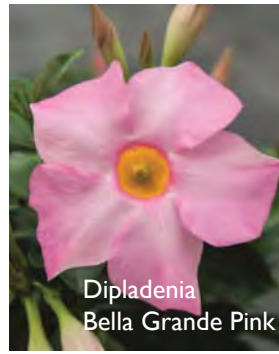

57

Dahlinova Florida

Dahlinova Carolina Burgundy

Dahlinova
Lisa Dark Pink

Dahlinova Montana

DIPLADENIA

- More options, with the top breeding lines in Dipladenia and Mandevilla.
 - We are excited to offer the legendary Sun Parasol Original Mandevilla.
 - Madinia varieties have limited vining, mounded for baskets and pots.
 - Maximo are higher vigor twining and vining trellis types.
 - Most versatile just might be Bella from Kientzler, mounding then vining.
- Quality rooted liner source in DoubleUp and BumpUp product forms.