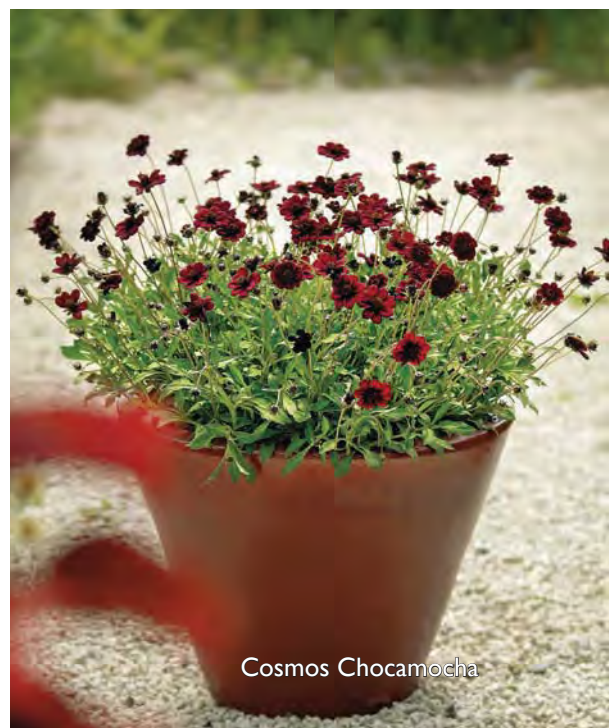

Cosmos Chocamocha