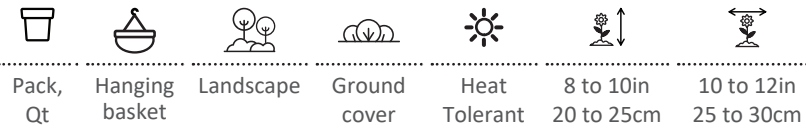

- Naturally controlled habit
- Early flowering
- Big Flowers that stay open longer
- Strong option for heat/drought tolerant programs
- Performs well in combinations

Pazzaz Nano™ Purple

Pazzaz Nano™ Hot Pink