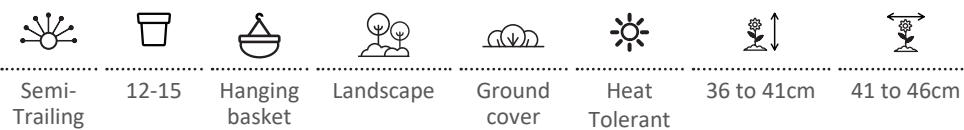

Pazzaz Nano™ Gold

MEGA PAZZAZ™

Portulaca oleracea

- Big flowers (MEGA blooms) on a moderate controlled semi trailing habit
- Bright colors grab attention at retail and in the garden
- Strong option for heat/drought tolerant programs