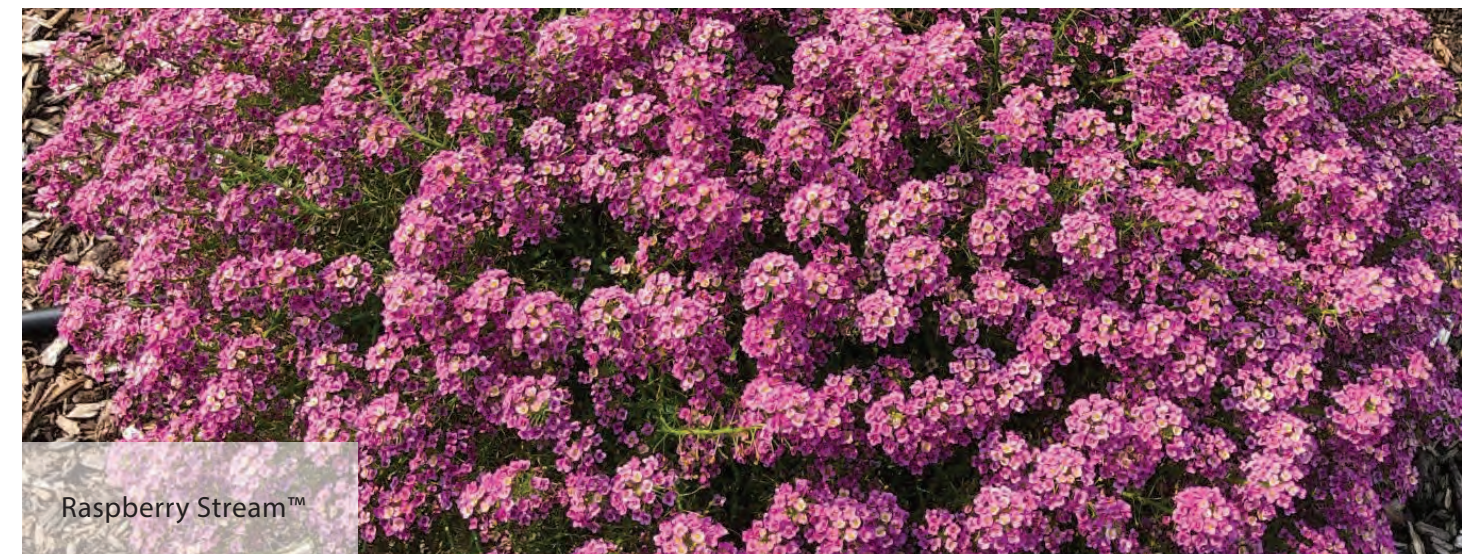

Raspberry Stream™