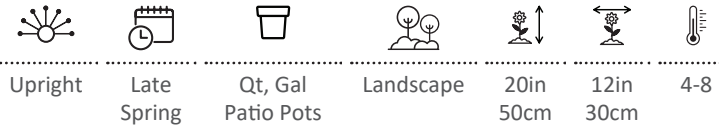

Steffi™ Blush Pink

Steffi™ Dark Rose

Brand New **23**

Steffi™ White

FESTIVAL®

Gypsophila paniculata

- First Year Flowering, no vernalization or bulking required

Festival® Pink Lady