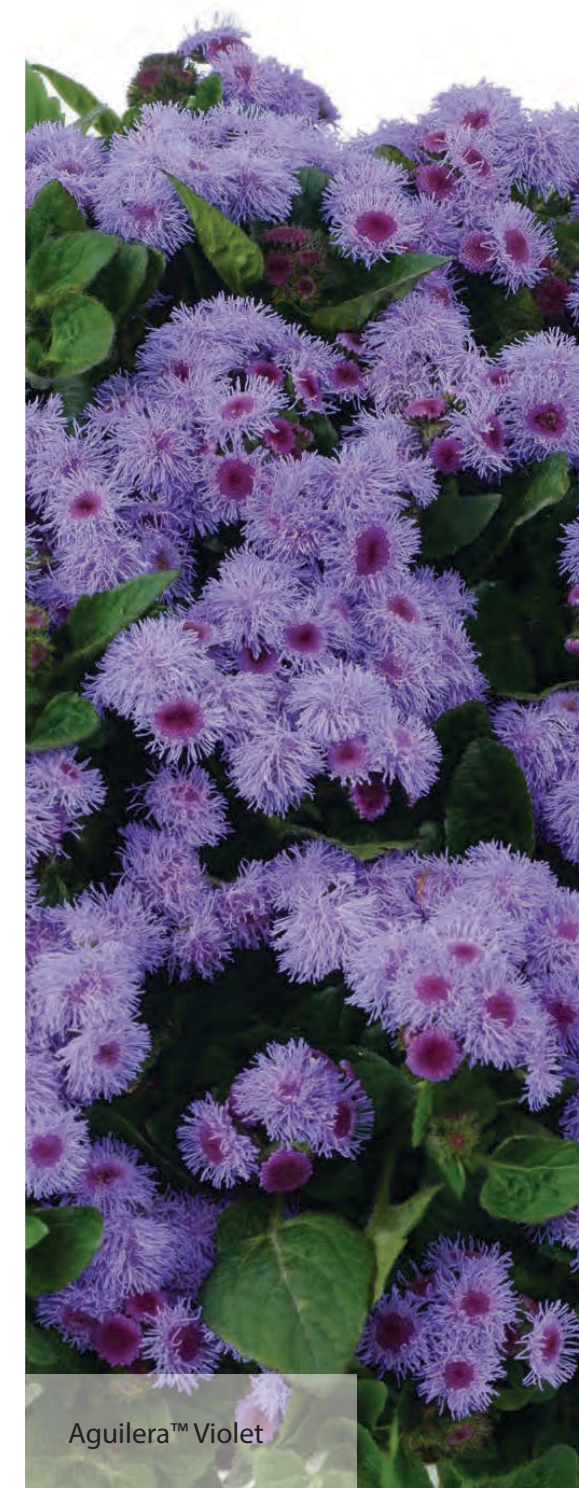

AGUILERA™ Ageratum houstonianum

Mounded	Qt, Gal	Heat Tolerant	10 to 12in 25 to 30cm	10 to 12in 25 to 30cm

Aguilera™ Sky Blue

Aguilera™ Dark Pink

Aguilera™ Violet

Aguilera™ Violet

ALONIA™

Angelonia angustifolia