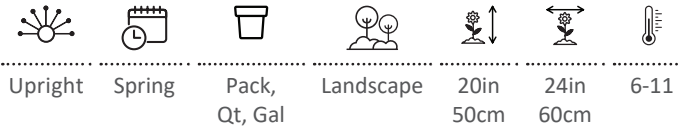

SUNNY SPARKS™

Agastache aurantiace

Scan me