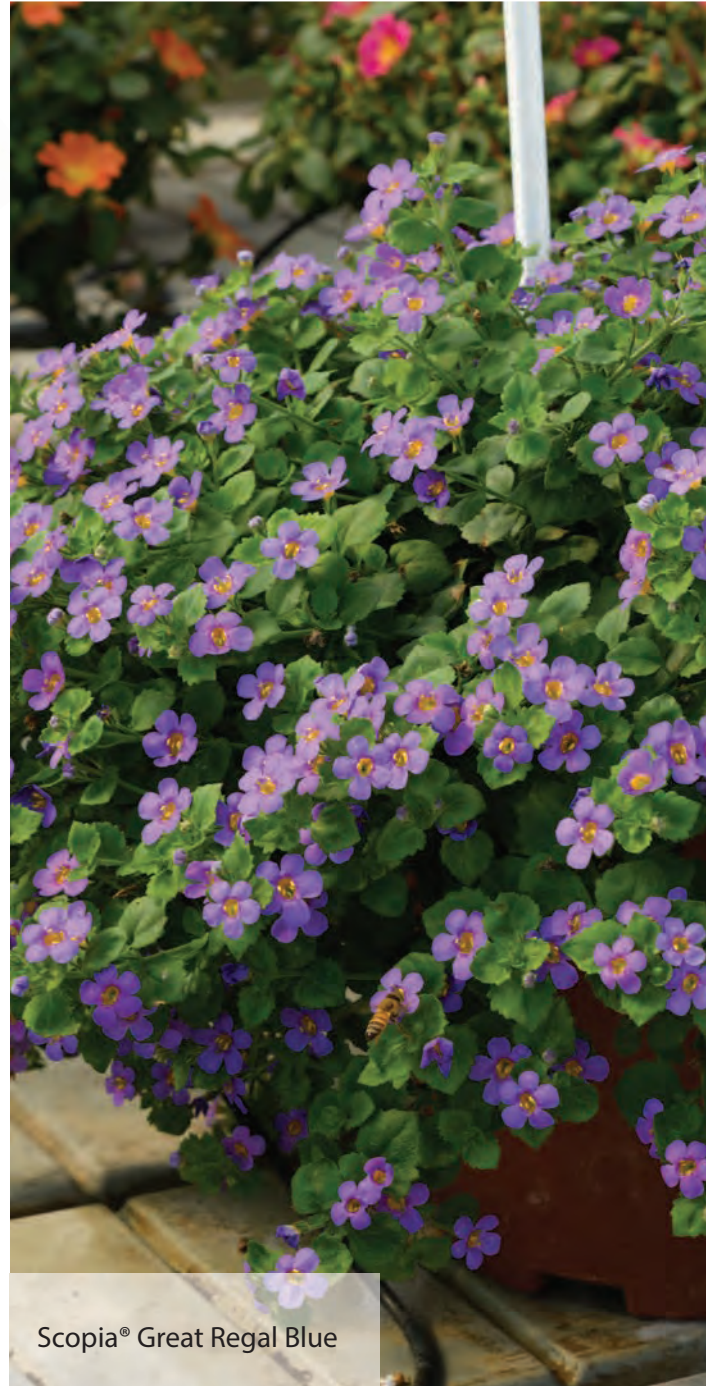

Scopia® Great Regal Blue

SCOPIA® DOUBLE

Bacopa (Sutera cordata)

- Large double flowers
- Semi upright habit
- Great for combos

Semi Trailing	Qt, Gal	Hanging basket	6 to 8in 15 to 20cm	12 to 14in 30 to 36cm