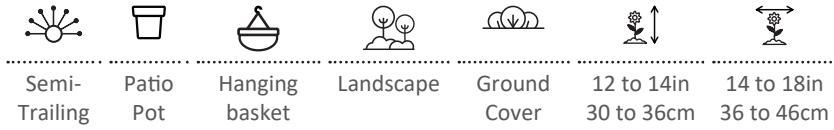

New 22

Capella™ Rose

Brand New 23

Capella™ Ruby Red Imp.

CASCADIAS™

Petunia hybrida

- Large flowers cover the plant
- Bred to cascade over the sides of the container
- A great option for premium baskets and combinations
- Blooms early enough for any market