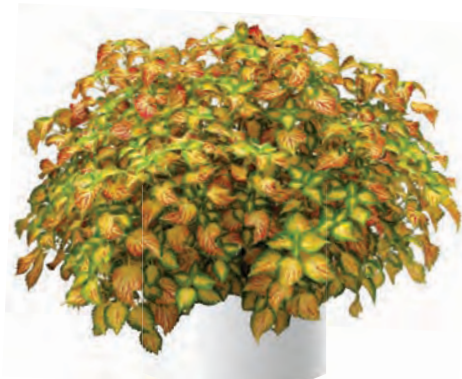

TERRA NOVA®
Electric Slide