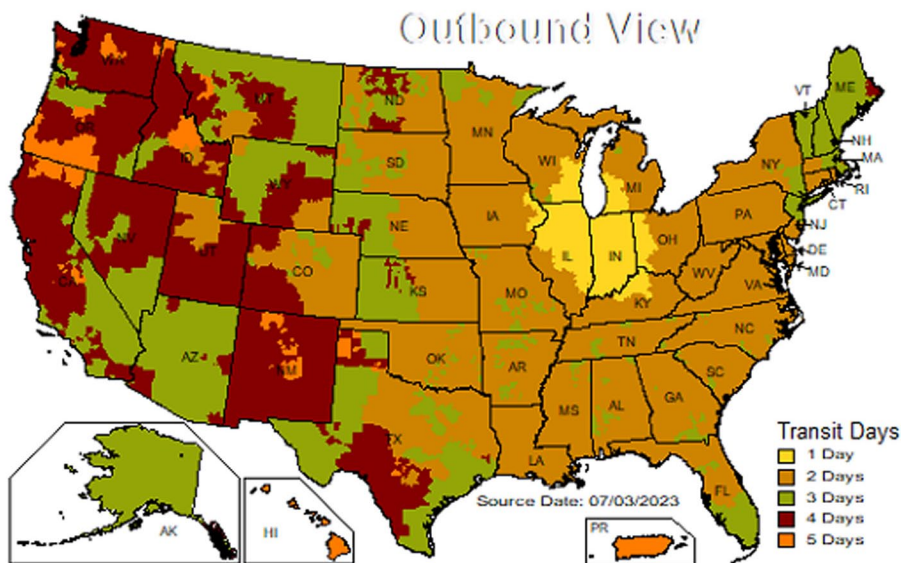

What is with the colored lights?

Purple light is beneficial for plants in the vegetative growth cycle. Energy efficient LED grow lights extend the day length and increase the intensity and quality of light in the winter months to produce a stronger young plant.

We bring you these genetics in our signature 25-count strips so you can order as few or as many as your production requires.

Another expansion is in the New Guinea Impatiens – Now available are the Sunstanding Jazzy series – their bright colors and vivid variegated foliage are sure to grab the attention of today's gardeners.

A third expansion is in the form a brand new series of fuchsia from DummenOrange – the Ballerina series is perfect for pot production that bloom reliably and persistently from early April to August. Their medium sized flowers attract bees and other pollinators throughout the summer season.

The final expansion is our stock geranium production – the popularity of our heirloom varieties has been growing and so we have increased our stock to provide improved order fulfillment.

With low order minimums and no full-boxing requirements, we are prepared to be your go-to source for your young plant needs. By partnering with UPS, we can provide economical 1-day and 2-day ground service to much of the country.

*Thank you,
Tim & Bev Galema*