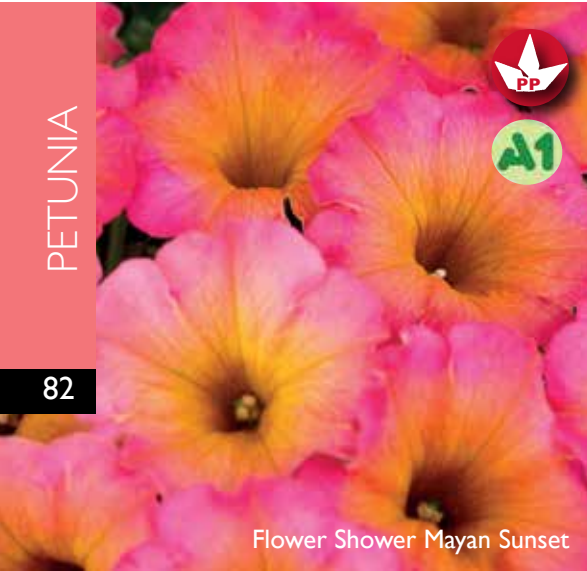

PETUNIA, FLOWER SHOWER & HELLS

by Westhoff

- The Flower Shower series is selected to have high tolerance to rain.
  - o Mounded then trailing habit with intense, saturated colors.
  - o Mayan Sunset has amazing A1 colors and is a PP favorite. Mid-vigor.
- Hells bring a color range unmatched in Petunias, with most having the A1 gene.
  - o Their glowing colors draw attention in retail. Adds excitement to the class.

PP Pick	Status	Item Description	Color	Flwr Timing	Vigor	Height	Spread	Habit
PP	A1	Petunia Flower Shower Golden Harvest	Warm Orange Yellow Bicolor	Mid	Medium	6-12"	12-18"	Mounding
PP	A1	Petunia Flower Shower Mayan Sunset	Rose w/ Warm Glow Eye	Mid	Medium	6-12"	12-18"	Mounding
		Petunia Flower Shower Patrick Star	Purple White Bicolor	Mid	Medium	6-12"	12-18"	Mounding
	NEW	Petunia Flower Shower Ringo Star	Magenta w/ White Star	Mid	Medium	6-12"	12-18"	Mounding
PP	A1	Petunia Hells Ember Red	Neon Red w/ Dark Amethyst Eye	Early-Mid	High	6-8"	12-18"	Mounding
		Petunia Hells Flamin' Rose	Hot Pink	Early-Mid	Medium	10-14"	10-12"	Mounding
PP	A1	Petunia Hells Forge	Neon Scarlet w/ Dark Eye	Early-Mid	High	6-8"	12-18"	Mounding
	A1	Petunia Hells Glow	Neon Fuchsia w/ Dark Eye	Early-Mid	High	6-8"	12-18"	Mounding
	NEW	Petunia Hells Ignition	Neon Hot Pink w/ Gold Eye	Early-Mid	High	6-8"	12-18"	Mounding

Available in EcoLiner 50X.