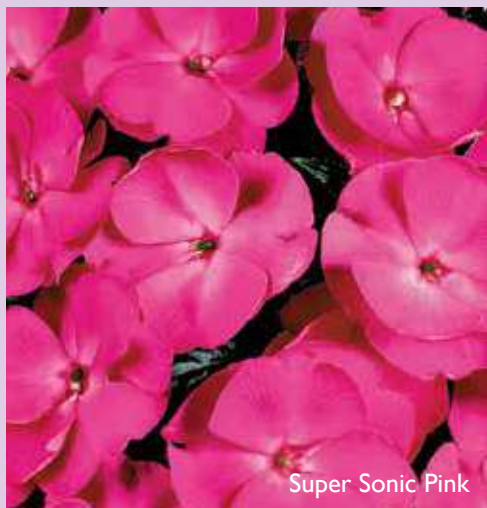

PP Pick	Status	Item Description	Color	Flwr Timing	Vigor	Height	Spread	Habit
PP		Impatiens lsp Spectra Bright Red	Bright Red	Mid-Late	Low-Med	10-14"	10-14"	Mounding
PP		Impatiens lsp Spectra Magenta	Magenta	Mid	Med-High	10-14"	10-14"	Mounding
	IMPRV	Impatiens lsp Spectra Orange Imp	Deep Orange	Mid	Med-High	10-14"	10-14"	Mounding
PP		Impatiens lsp Spectra Pink	Smooth Pink	Mid	Medium	10-14"	10-14"	Mounding
	NEW	Impatiens lsp Spectra Pink Bicolor	Light Pink w/ Rose Splash	Mid	Medium	10-14"	10-14"	Mounding
PP		Impatiens lsp Spectra White	White	Early	Low-Med	10-14"	10-14"	Mounding
PP		Impatiens NG Super Sonic Dark Red	Dark Red	Mid	High	14-18"	14-18"	Mounding
		Impatiens NG Super Sonic Flame	Dark Orange	Mid-Late	High	14-18"	14-18"	Mounding
		Impatiens NG Super Sonic Hot Pink	Hot Pink	Mid-Late	High	14-18"	14-18"	Mounding
		Impatiens NG Super Sonic Lavender	Light Lavender	Mid	High	14-18"	14-18"	Mounding
		Impatiens NG Super Sonic Lilac	Deep Lilac	Early-Mid	High	14-18"	14-18"	Mounding
PP		Impatiens NG Super Sonic Orange Ice	Iced Orange	Late	Med-High	14-18"	14-18"	Mounding
		Impatiens NG Super Sonic Pink	Medium Pink	Mid	High	14-18"	14-18"	Mounding
		Impatiens NG Super Sonic Purple	Medium Magenta	Mid	High	14-18"	14-18"	Mounding
		Impatiens NG Super Sonic Red	Deep Red	Early-Mid	High	14-18"	14-18"	Mounding
PP		Impatiens NG Super Sonic Sweet Cherry	Light Pink Coral Bicolor	Early-Mid	Med-High	14-18"	14-18"	Mounding
PP		Impatiens NG Super Sonic White	White	Mid	High	14-18"	14-18"	Mounding

Available in EcoLiner 50X.