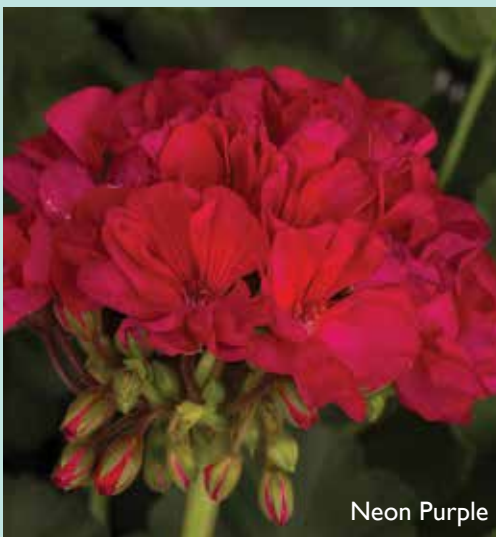

Lavender

Neon Purple

Orange

Salmon

Strawberry Ice

Velvet Red

White

PP Pick	Item Description	Color	Fwr Timing	Vigor	Height	Spread	Habit
PP	Geranium Zonal Tango Dark Red	Dark Red	Mid	Low	10-12"	10-12"	Mounding
PP	Geranium Zonal Tango Deep Pink	Medium Pink w/ Eye	Mid	Low	10-12"	10-12"	Mounding
PP	Geranium Zonal Tango Hot Pink	Hot Pink	Mid	Low	10-12"	10-12"	Mounding
	Geranium Zonal Tango Lavender	Lavender-Blue	Early-Mid	Medium	10-12"	10-12"	Mounding
	Geranium Zonal Tango Neon Purple	Neon-Rose	Mid-Late	Low	10-12"	10-12"	Mounding
PP	Geranium Zonal Tango Orange	Dark Peach	Early-Mid	Low	10-12"	10-12"	Mounding
	Geranium Zonal Tango Salmon	Medium Salmon	Early-Mid	Low	10-12"	10-12"	Mounding
PP	Geranium Zonal Tango Strawberry Ice	Iced Hot Pink	Early-Mid	Low	10-12"	10-12"	Mounding
	Geranium Zonal Tango Velvet Red	Deep Red	Mid	Low-Med	10-12"	10-12"	Mounding
PP	Geranium Zonal Tango White	White	Mid-Late	Medium	10-12"	10-12"	Mounding