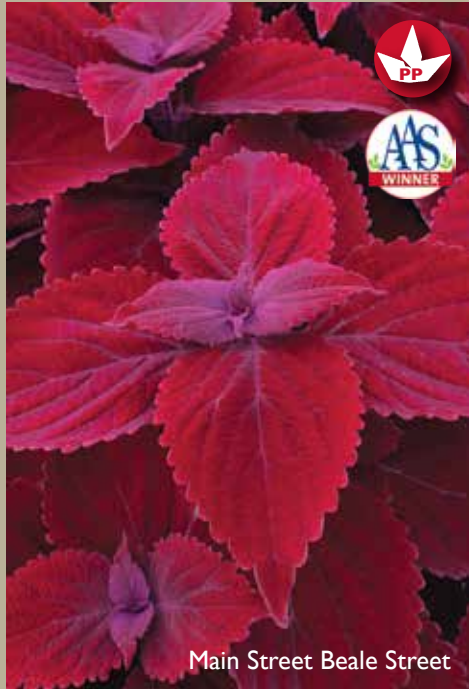

COLEUS

MAIN STREET & BEYOND

- The leader in modern Coleus breeding. Easy to grow, minimal flowering.
- o All feature outstanding form, rich coloration, and vigor balance.
- o Beale Street is the first All-American Award Coleus.
- o You'll find yourself on "easy street" growing this collection.

COLEUS

54