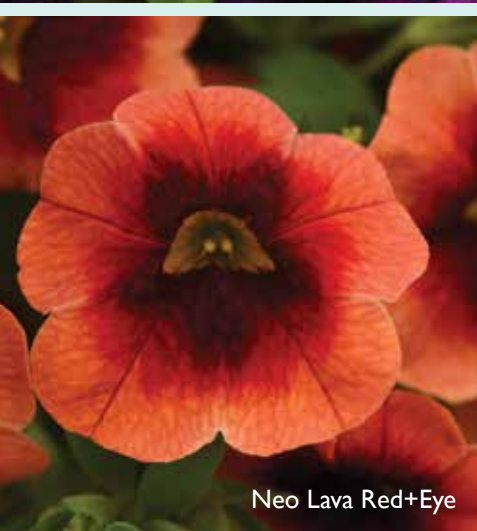

CALIBRACHOA, MINIFAMOUS

by **selecta** one

- The Neo series are uniform, semi-trailing, with medium vigor; early flowering.
  - Feature large blooms in a wide range of colors.
  - Three new selections broaden the range of classic and novel colors.
- The Uno series represents early, compact-mounded, lower vigor varieties.
  - Includes core colors in solid, bicolors and stars. Matched timing.
  - New Pink Radiance transitions rose-pink to yellow as flowers mature.

CALIBRACHOA

44