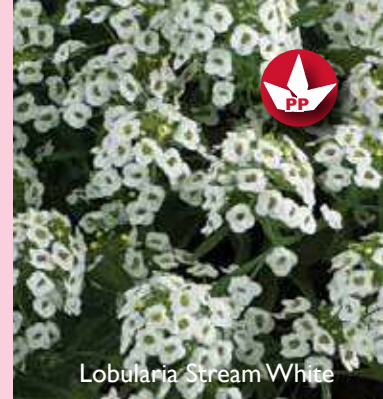

LOPHOSPERMUM

by Suntory

- Tired of the same old mounded plant forms? These flowering vines are unique.
  - o Compacts have stacked internodes ideal for baskets and combos.
  - o Traditional types exhibit vigorous growth. Trellis or use as ground cover.