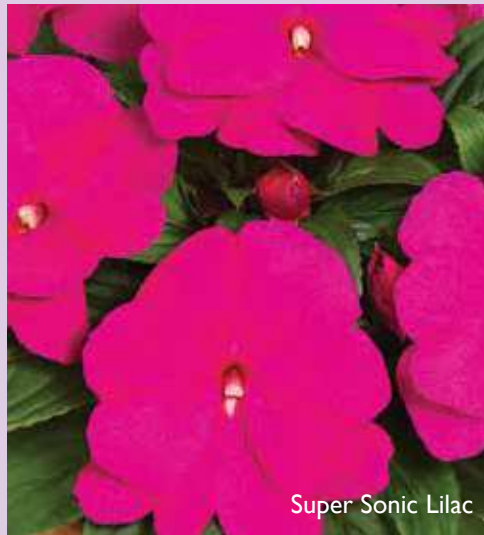

PP Pick	Status	Item Description	Color	Flwr Timing	Vigor	Height	Spread	Habit
PP		Impatiens lsp Spectra Bright Red	Bright Red	Mid-Late	Low-Med	10-14"	10-14"	Mounding
PP		Impatiens lsp Spectra Magenta	Magenta	Mid	Med-High	10-14"	10-14"	Mounding
	IMPRV	Impatiens lsp Spectra Orange Imp	Deep Orange	Mid	Med-High	10-14"	10-14"	Mounding
PP		Impatiens lsp Spectra Pink	Smooth Pink	Mid	Medium	10-14"	10-14"	Mounding
	NEW	Impatiens lsp Spectra Pink Bicolor	Light Pink w/ Rose Splash	Mid	Medium	10-14"	10-14"	Mounding
PP		Impatiens lsp Spectra White	White	Early	Low-Med	10-14"	10-14"	Mounding
PP		Impatiens NG Super Sonic Dark Red	Dark Red	Mid	High	14-18"	14-18"	Mounding
		Impatiens NG Super Sonic Flame	Dark Orange	Mid-Late	High	14-18"	14-18"	Mounding
		Impatiens NG Super Sonic Hot Pink	Hot Pink	Mid-Late	High	14-18"	14-18"	Mounding
		Impatiens NG Super Sonic Lavender	Light Lavender	Mid	High	14-18"	14-18"	Mounding
		Impatiens NG Super Sonic Lilac	Deep Lilac	Early-Mid	High	14-18"	14-18"	Mounding
PP		Impatiens NG Super Sonic Orange Ice	Iced Orange	Late	Med-High	14-18"	14-18"	Mounding
		Impatiens NG Super Sonic Pink	Medium Pink	Mid	High	14-18"	14-18"	Mounding
		Impatiens NG Super Sonic Purple	Medium Magenta	Mid	High	14-18"	14-18"	Mounding
		Impatiens NG Super Sonic Red	Deep Red	Early-Mid	High	14-18"	14-18"	Mounding
PP		Impatiens NG Super Sonic Sweet Cherry	Light Pink Coral Bicolor	Early-Mid	Med-High	14-18"	14-18"	Mounding
PP		Impatiens NG Super Sonic White	White	Mid	High	14-18"	14-18"	Mounding

Available in EcoLiner 50X.