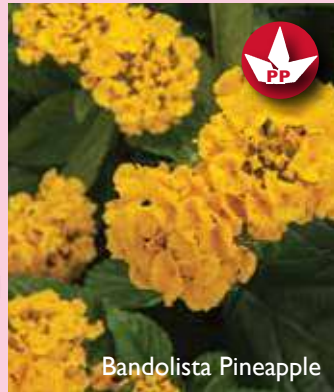

LANTANA, BANDOLISTA

- Game changer! Bandolista is the hanging basket change-up Lantana series.
  - o Outstanding vigor and color coverage for all season performance.
  - o Well branched with slightly trailing habit ideal for many applications.
  - o Sterile selections for maximum flowering and pollinator gardens.
- Hot Blooded is a standout with high vigor, mass flower power, perfect habit.

LAVENDER

- Lavender demand is peaking. Fill it with these three easy-to-grow selections.
  - o Laveanna is bred for maximum heat performance by Danziger.
  - o The Madrid series is early with large flowers and bracts.

PP Pick	Item Description	Color	Flwr Timing	Vigor	Height	Spread	Habit
PP	Lantana Hot Blooded Red	Red	Mid	Medium	15-18"	24-30"	Mounding
	Lantana Bandolista Coconut	White w/ Yellow Inner Florets	Mid-Late	Med-High	24-30"	15-18"	Semi-Trailing
PP	Lantana Bandolista Mango	Warm Orange	Mid	High	24-30"	15-18"	Semi-Trailing
PP	Lantana Bandolista Pineapple	Golden-Yellow	Mid	High	24-30"	15-18"	Semi-Trailing
PP	Lantana Bandolista Red Chili	Red Orange Bicolor	Mid	High	24-30"	15-18"	Semi-Trailing
	Lavender Laveanna Grand Purple	Purple Bicolor	Mid	Medium	10-16"	9-12"	Upright
PP	Lavender New Madrid Blue	Blue White Bicolor	Mid	Med-High	10-16"	12-18"	Upright
	Lavender New Madrid Rose	Rose Bicolor	Mid	Med-High	10-16"	12-18"	Upright

Available in EcoLiner 50X.