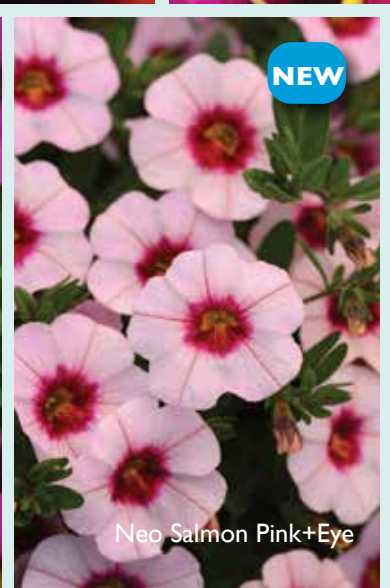

CALIBRACHOA, MINIFAMOUS

by **selecta** one

- The Neo series are uniform, semi-trailing, with medium vigor; early flowering.
  - Feature large blooms in a wide range of colors.
  - Three new selections broaden the range of classic and novel colors.
- The Uno series represents early, compact-mounded, lower vigor varieties.
  - Includes core colors in solid, bicolors and stars. Matched timing.
  - New Pink Radiance transitions rose-pink to yellow as flowers mature.

CALIBRACHOA

44