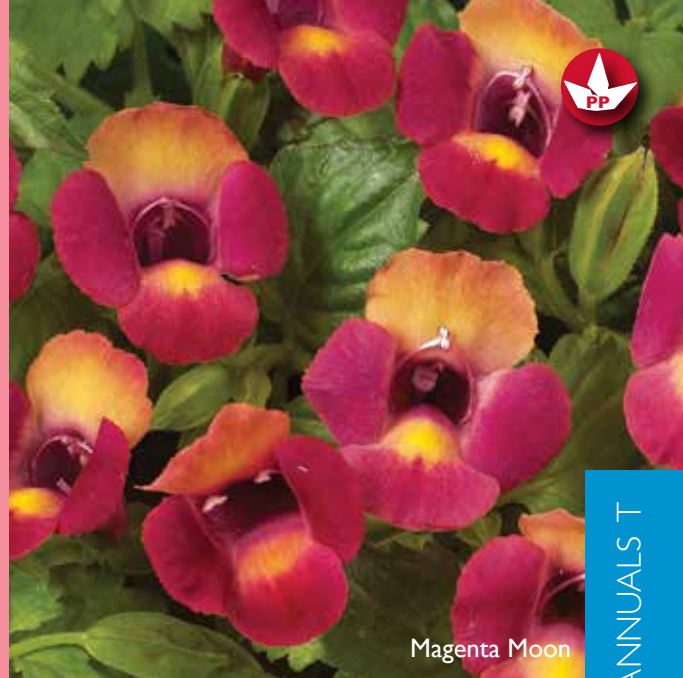

TORENIA EL

- Shade-perfect color component describes the Moon series from Danziger.
  - Easy to grow with large flowers, solid greenhouse and garden performance.
  - Blend into shade combo pots and baskets. Plays nicely with trailing Coleus.
- Suntory's Summer Waves are the industry leader with proven performance.
  - Bouquets have a tightly-mounded, compact habit in a wide color range.
  - Large series features big vigor, large blooms on a trailing frame.