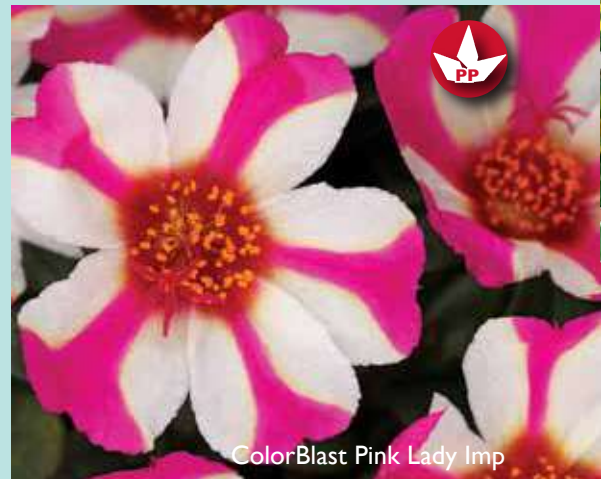

ColorBlast Double Dragonfruit

ColorBlast Double Magenta

ColorBlast Lemon Twist Imp

ColorBlast Mango Mojito Imp

PORTULACA EL

- The ideal genus for failure-proof gardening. Also, perfect for Summer sales.
- Israel-based Danziger is the perfect location to breed outstanding Portulaca.
 - Mega Pazzaz varieties offer extra-large flowers on full-vigor plants.
 - Ideal to grab attention in bold big pots, baskets, and landscapes.
- ColorBlast brings unique colors and flower forms to this class, adding WOW!
 - In double and single flower forms, with bicolors, stripes, and more.
 - Higher vigor with an open plant architecture; mounded and spilling.