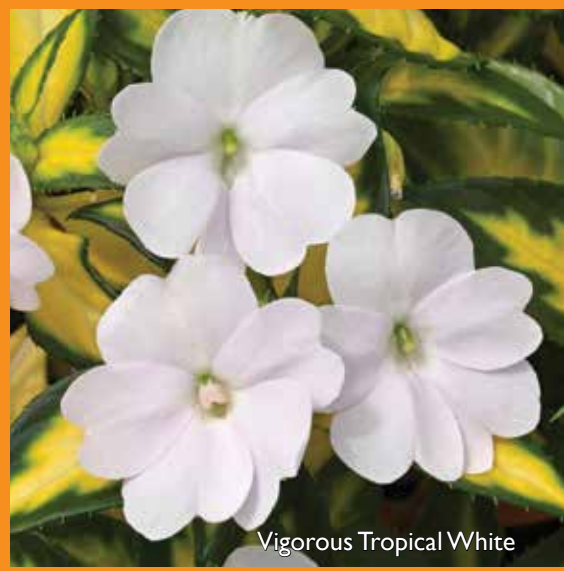

Vigorous Sweetheart White

Vigorous Tropical Salmon

Vigorous Tropical White

PP Pick	Status	Item Description	Color	Flwr Timing	Vigor	Height	Spread	Habit
PP		Impatiens SunPatiens Compact Classic White	Pure White	Early	Medium	16-30"	14-24"	Mounding
PP		Impatiens SunPatiens Compact Deep Red	Deep Red	Early	Medium	16-30"	14-24"	Mounding
		Impatiens SunPatiens Compact Deep Rose	Pink-Rose	Very Early	Low	12-24"	12-20"	Mounding
PP		Impatiens SunPatiens Compact Electric Orange	Dark Orange	Very Early	Low	12-24"	12-20"	Mounding
PP		Impatiens SunPatiens Compact Hot Pink	Hot Pink	Very Early	Medium	16-30"	14-20"	Mounding
		Impatiens SunPatiens Compact Lavender Splash	Lavender Bicolor	Early	Medium	16-30"	14-24"	Mounding
		Impatiens SunPatiens Compact Lilac Imp	Pinkish-Purple	Early	Medium	16-30"	14-24"	Mounding
PP		Impatiens SunPatiens Compact Purple	Rich Purple	Very Early	Medium	14-28"	14-24"	Mounding
		Impatiens SunPatiens Compact Purple Candy	Purple Bicolor	Very Early	Medium	16-30"	14-24"	Mounding
	NEW	Impatiens SunPatiens Compact Red Candy Bicolor	Deep Pink w/ Cherry-Red Star	Early	Medium	16-30"	14-20"	Mounding
		Impatiens SunPatiens Compact Rose Glow	Fuchsia	Early	Medium	16-30"	14-20"	Mounding
PP		Impatiens SunPatiens Compact Tropical Rose	Rose/Variiegated Foliage	Mid	Medium	16-30"	14-24"	Mounding
		Impatiens SunPatiens Vigorous Lavender Splash	Lavender	Early	Medium	18-34"	24-36"	Mounding
		Impatiens SunPatiens Vigorous Pretty Pink	Pink	Early	Medium	18-34"	24-36"	Mounding
		Impatiens SunPatiens Vigorous Red	Red	Early	Medium	18-34"	24-36"	Mounding
		Impatiens SunPatiens Vigorous Rose Pink	Cherry-Pink	Early	High	22-36"	24-36"	Mounding
PP		Impatiens SunPatiens Vigorous Sweetheart White	White w/ Red Center	Early	Medium	18-34"	24-36"	Mounding
PP		Impatiens SunPatiens Vigorous Tropical Orange	Orange/Variiegated Foliage	Early	Medium	18-34"	24-36"	Mounding
		Impatiens SunPatiens Vigorous Tropical Salmon	Salmon/Variiegated Foliage	Mid	Low	16-30"	22-32"	Mounding
		Impatiens SunPatiens Vigorous Tropical White	White/Variiegated Foliage	Early	Medium	18-34"	24-36"	Mounding

Available in EcoLiner 50X.