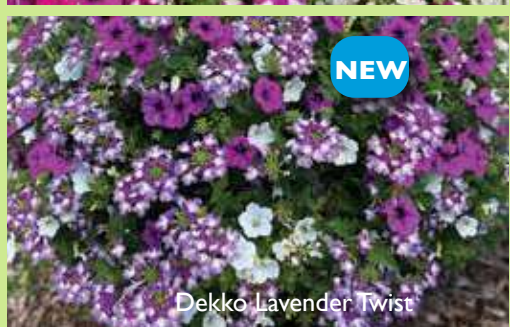

Banana Pancakes

MULTILINERS
32

Beach Bound

Blue Ridge

NEW

Blueberry Blast

Callie Color Wheel

Dekko Salute Imp