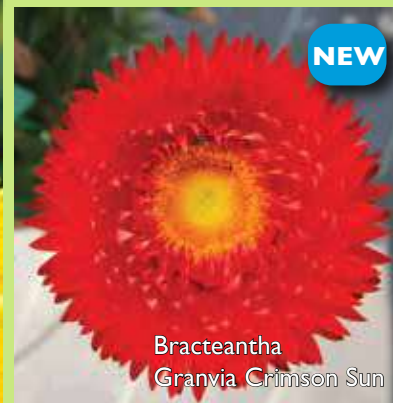

ARGYRANTHEMUM

- All season daisy color perfect for combinations, pots, and landscapes.
- A top pick, Beauty Yellow, is an improvement over all yellows.
- From Suntory, the Grandaisy series are intergenetic hybrids.

BRACTEANTHA

- Joining the exceptional Granvia Gold are two more colors for 2024.
  - With higher vigor, impressive in large mono-culture containers.
- Mohave feature superior branching and mounding habit. Fuller pots faster.
  - New and upgraded Mohave Fire Red replaces Dark Red.