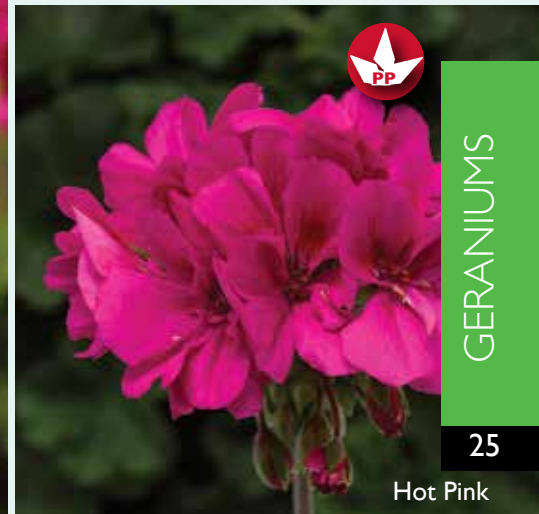

Pretty Little Pink Splash

GERANIUMS

25