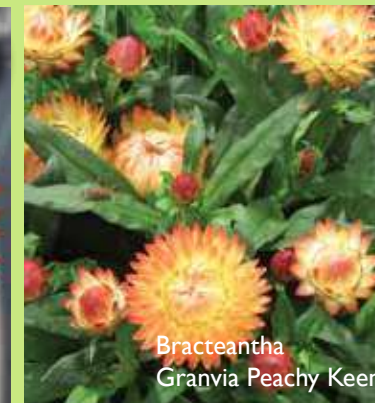

ARGYRANTHEMUM

- All season daisy color perfect for combinations, pots, and landscapes.
- A top pick, Beauty Yellow, is an improvement over all yellows.
- From Suntory, the Grandaisy series are intergenetic hybrids.

BRACTEANTHA

- Joining the exceptional Granvia Gold are two more colors for 2024.
  - With higher vigor, impressive in large mono-culture containers.
- Mohave feature superior branching and mounding habit. Fuller pots faster.
  - New and upgraded Mohave Fire Red replaces Dark Red.