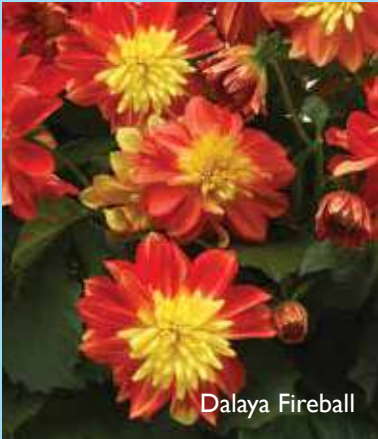

Available in EcoLiner 50X.

DAHLIAS

57

ALL
NEW

DAHLIA

EL

DALAYA

- Fresh new line with mid-vigor; big blooms, and unique colors.
 - o Selected for less tuber formation, helps to ensure grower success.
 - o Dark green foliage on well-branched, mounded plants.