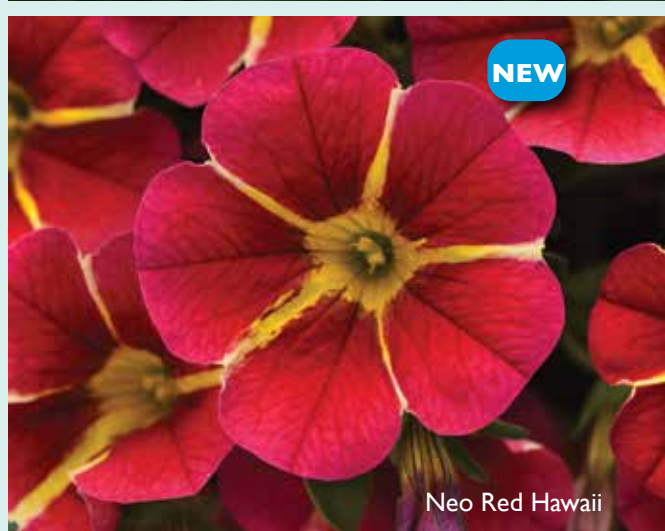

CALIBRACHOA, MINIFAMOUS

by **selecta** one

- The Neo series are uniform, semi-trailing, with medium vigor; early flowering.
  - Feature large blooms in a wide range of colors.
  - Three new selections broaden the range of classic and novel colors.
- The Uno series represents early, compact-mounded, lower vigor varieties.
  - Includes core colors in solid, bicolors and stars. Matched timing.
  - New Pink Radiance transitions rose-pink to yellow as flowers mature.

CALIBRACHOA

44