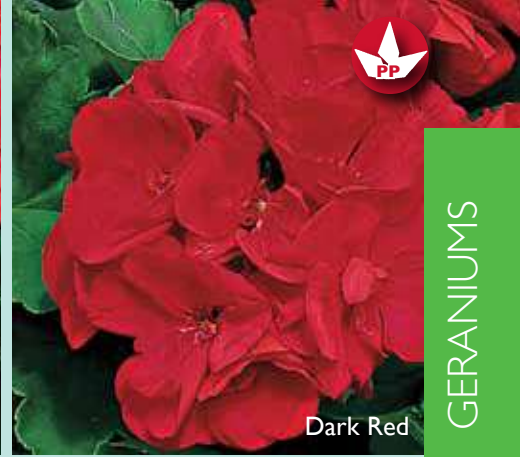

ZONAL GERANIUMS, AMERICANA

- In traditional Zonals, this series delivers versatility and performance.
- Large, vibrant flowers with multiple blooms on the first flush.
- Mid-vigor perfect for medium to large containers with strong branching.
- A complete color range, matched in vigor, habit and timing.

GERANIUMS

27

PP Pick	Item Description	Color	Flwr Timing	Vigor	Height	Spread	Habit
	Geranium Zonal Americana Bright Red	Bright Red	Early-Mid	Med-High	14-16"	14-16"	Mounding
	Geranium Zonal Americana Cherry Rose	Cerise	Early	Med-High	14-16"	14-16"	Mounding
PP	Geranium Zonal Americana Coral	Dark Salmon	Early	Med-High	14-16"	14-16"	Mounding
PP	Geranium Zonal Americana Dark Red	Dark Red	Mid	High	14-16"	14-16"	Mounding
PP	Geranium Zonal Americana Dark Salmon	Coral-Salmon	Mid	Med-High	14-16"	14-16"	Mounding
	Geranium Zonal Americana Orchid	Lavender-Pink	Early	Med-High	14-16"	14-16"	Mounding
	Geranium Zonal Americana Pink	Pink	Early	Med-High	14-16"	14-16"	Mounding
	Geranium Zonal Americana Salmon	Light Salmon-Pink	Early	Med-High	14-16"	14-16"	Mounding
PP	Geranium Zonal Americana White	White	Mid	High	14-16"	14-16"	Mounding

All Geraniums available in DoubleUp 25X.