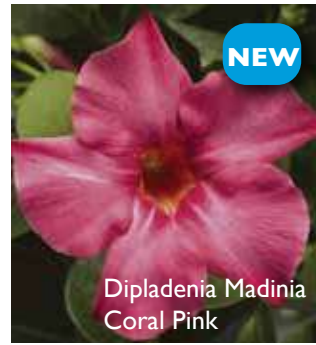

DIPLADENIA

- Focused on being your clean and reliable source for this growing genus.
- Madinia varieties have limited vining, mounded for baskets and pots.
  - Elegant Velvet Red is the leading selection in the red category.
- Madinia Maximo are higher vigor twining and vining trellis types.
- Proven vining classics are the Sun Parasol Original Mandevilla.
- New Flordenia tout excellent branching for more flowering.
- Your quality rooted liner source in DoubleUp and BumpUp product forms.

PP Pick	Status	Item Description	Color	Flwr.Timing	Vigor	Height	Spread	Habit
	NEW	Dipladenia Madinia Coral Pink	Coral-Pink	Early-Mid	Med-High	14-18"	12-16"	Mounding
PP		Dipladenia Madinia Elegant Velvet Red	Red	Mid	Med-High	14-18"	12-16"	Mounding
PP		Dipladenia Madinia Pink	Pink	Mid-Late	Med-High	14-18"	12-16"	Mounding
		Dipladenia Madinia White	White	Mid-Late	High	14-18"	12-16"	Mounding
		Dipladenia Madinia Maximo Light Pink	Light Pink	Early-Mid	High	18-36"	18-30"	Vining
PP		Dipladenia Madinia Maximo Red	Deep Red	Early-Mid	High	18-36"	18-30"	Vining
		Mandevilla Sun Parasol Original Crimson	Crimson-Red	Mid	High	12-24"	24-36"	Vining
		Mandevilla Sun Parasol Original Pink	Dark Pink	Mid	High	12-24"	24-36"	Vining
	NEW	Dipladenia Flordenia Chocolate	Merlot-Burgundy	Mid	Med-High	12-18"	12"-18"	Mounding
	NEW	Dipladenia Flordenia Neon	Hot Pink	Mid	Med-High	12-18"	12"-18"	Mounding
	NEW	Dipladenia Flordenia Summer Red	Red	Mid	Med-High	12-18"	12"-18"	Mounding
	NEW	Dipladenia Flordenia Plus White	White	Mid	Med-High	12-18"	12"-18"	Trailing

Available in DoubleUp 25X.