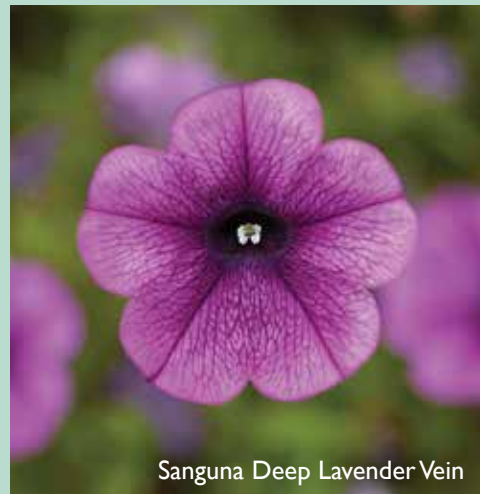

Sanguna Blue