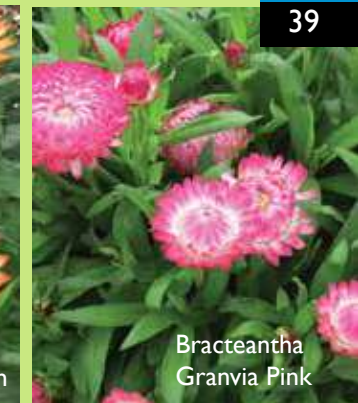

BRACTEANTHA

- Joining the exceptional Granvia Gold are two more colors for 2024.
 - With higher vigor, impressive in large mono-culture containers.
- Mohave feature superior branching and mounding habit. Fuller pots faster.
 - New and upgraded Mohave Fire Red replaces Dark Red.

Bracteantha
Granvia Gold

Bracteantha
Granvia Crimson Sun

Bracteantha
Granvia Peachy Keen

Bracteantha
Granvia Pink

Bracteantha
Granvia White

Bracteantha
Mohave Apricot 23

Bracteantha
Mohave Fire Red

Bracteantha
Mohave Purple Red