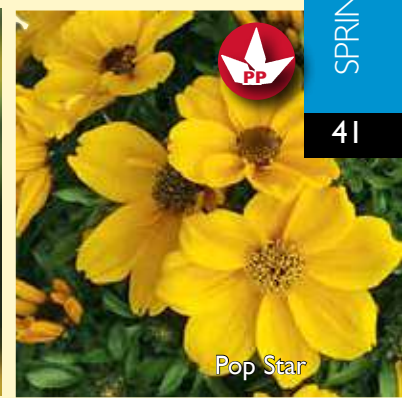

Beedance Painted Red

BEEZAR! Funny Honey

Bidy Boom Red

Bidy Gonzales

Giant Sun Francisco

Golden Empire

Mexican Gold

Pop Star

Pretty in Pink Imp

Spicy Electric White

Stellar Orange Ring

Tiger Bee

White Delight

Yellow Sunshine

PP PickItem	Description	Color	Flwr Timing	Vigor	Height	Spread	Habit
	Bidens Beedance Painted Red	Yellow Eye w/ Red Tips	Early-Mid	High	9-11"	36-48"	Mounding
PP	Bidens BEEZAR! Funny Honey	Red Yellow Bicolor	Early	Medium	8-12"	12-14"	Mounding
PP	Bidens Bidy Boom Red	Red	Mid	Medium	8-10"	9"	Semi-Upright
	Bidens Bidy Gonzales	Yellow	Mid	Medium	8-10"	9"	Semi-Upright
	Bidens Giant Sun Francisco	Yellow	Early	Medium	12-14"	10-12"	Upright
PP	Bidens Golden Empire	Golden-Yellow	Early	High	9-11"	12-14"	Upright
	Bidens Mexican Gold	Yellow	Early	Med-High	8-10"	10-12"	Semi-Trailing
PP	Bidens Pop Star	Yellow	Early	Medium	10-14"	12-14"	Mounding
	Bidens Pretty in Pink Imp	Lavender-Pink w/ Yellow Eye	Early-Mid	Low-Med	12-14"	12-14"	Upright
PP	Bidens Spicy Electric White	White w/ Yellow Eye	Early-Mid	Low-Med	12-14"	12-14"	Mounding
	Bidens Stellar Orange Ring	Orange w/ Gold Eye	Early-Mid	Low	8-12"	12-14"	Mounding
PP	Bidens Tiger Bee	Golden-Yellow w/ Red Eye	Early-Mid	Low-Med	12-14"	12-14"	Mounding
	Bidens White Delight	White	Early	Low-Med	12-14"	12-14"	Upright
	Bidens Yellow Sunshine	Yellow	Early-Mid	Low	8-10"	12-14"	Semi-Trailing