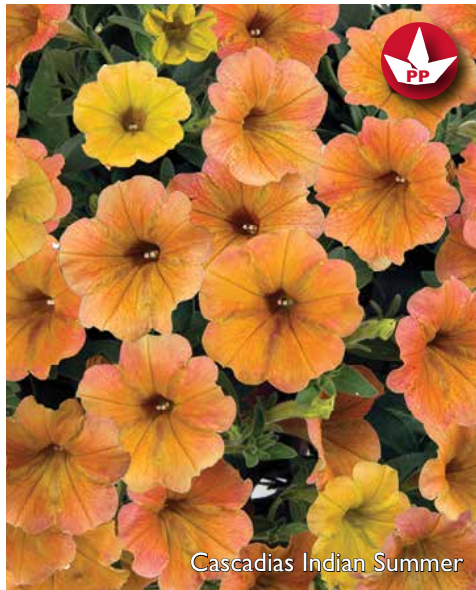

PETUNIA, CASCADIA

NEW

- The name says it all. Bred to cascade, creating premium hanging baskets.
  - o Collection loaded with unique bicolors, rimmed, and veined varieties.
  - o New Arizona Sky's rich burnt orange transitions as the flowers mature.