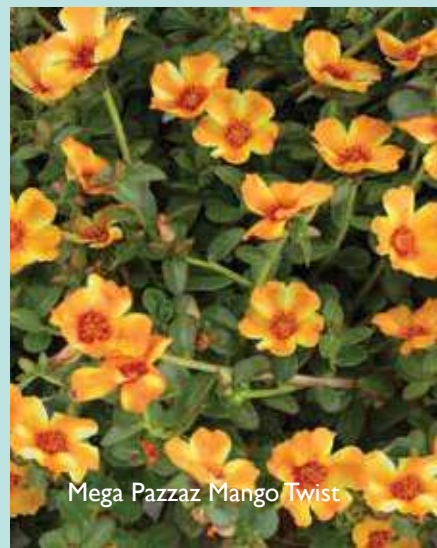

ColorBlast Pink Lady Imp

Mega Pazzaz Gold

Mega Pazzaz Mango Twist