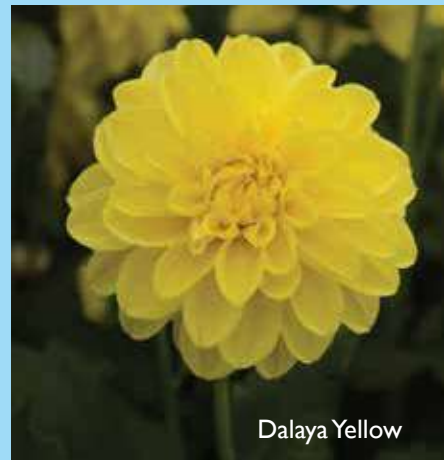

Dalaya Fireball

Dalaya Pink+Lemon

Dalaya Pink+Rose Eye

Dalaya Purple+White

Dalaya Vampire

Dalaya Yellow

Status	Item Description	Color	Flwr Timing	Vigor	Height	Spread	Habit
NEW	Dahlia Dalaya Fireball	Scarlet w/ Yellow Center	Mid	Medium	12-16"	12-14"	Upright
NEW	Dahlia Dalaya Pink+Lemon	Rose-Coral w/ Yellow Streaking	Early	Med-High	12-16"	12-14"	Upright
NEW	Dahlia Dalaya Pink+Rose Eye	Pink w/ Dark Rose Eye	Early	Med-High	12-16"	12-14"	Upright
NEW	Dahlia Dalaya Purple+White	Purple Picotee	Mid	Medium	12-16"	12-14"	Upright
NEW	Dahlia Dalaya Vampire	Dark Red	Mid	Medium	12-16"	12-14"	Upright
NEW	Dahlia Dalaya Yellow	Bright Yellow	Early	Medium	12-16"	12-14"	Upright