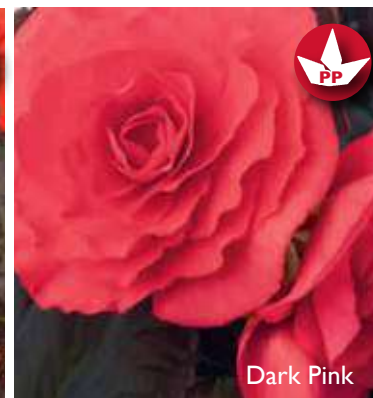

BEGONIA, SOLENIA

- Great name recognition with gardeners; with proven garden performance.
- More tolerant to cool growing and overcome early production challenges.
- Chocolate/Deep Orange is a unique selection with dark foliage, bright blooms.

PP Pick	Item Description	Color	Fwr Timing	Vigor	Height	Spread	Habit
PP	Begonia Solenia Chocolate/Deep Orange	Orange/Dark Foliage	Mid	High	12-15"	15-18"	Upright
PP	Begonia Solenia Dark Pink	Dark Pink	Mid	High	12-15"	15-18"	Upright
	Begonia Solenia Light Pink	Light Pink	Mid	High	12-15"	15-18"	Upright
PP	Begonia Solenia Red	Bright Red	Mid	High	12-15"	15-18"	Upright
	Begonia Solenia Velvet Red	Deep Red	Mid	High	12-15"	15-18"	Upright
PP	Begonia Solenia Yellow	Yellow	Mid	High	12-15"	15-18"	Upright

Begonias available in DoubleUp 25X.