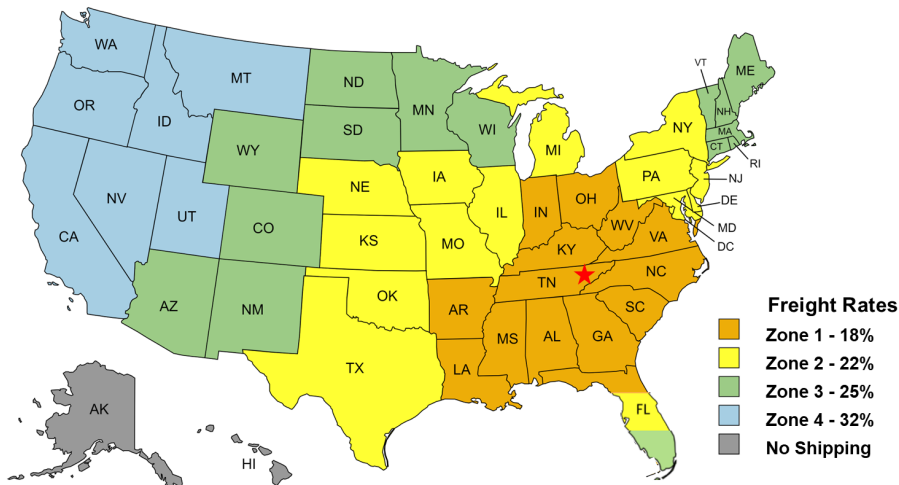

Florida
Zone 1 - Tallahassee, Lake City, Jacksonville
Zone 2 - Gainesville, Tampa, Orlando
Zone 3 - Ft. Meyers, Port Lucie and points south

Claims - Visible damage to must be noted with driver at time of delivery. Claims must be reported within 48 hours of receiving shipment. Email Claudia Sebring at Claudia@popesplantfarm.com. Phone: 865-856-8099 Ex 5.