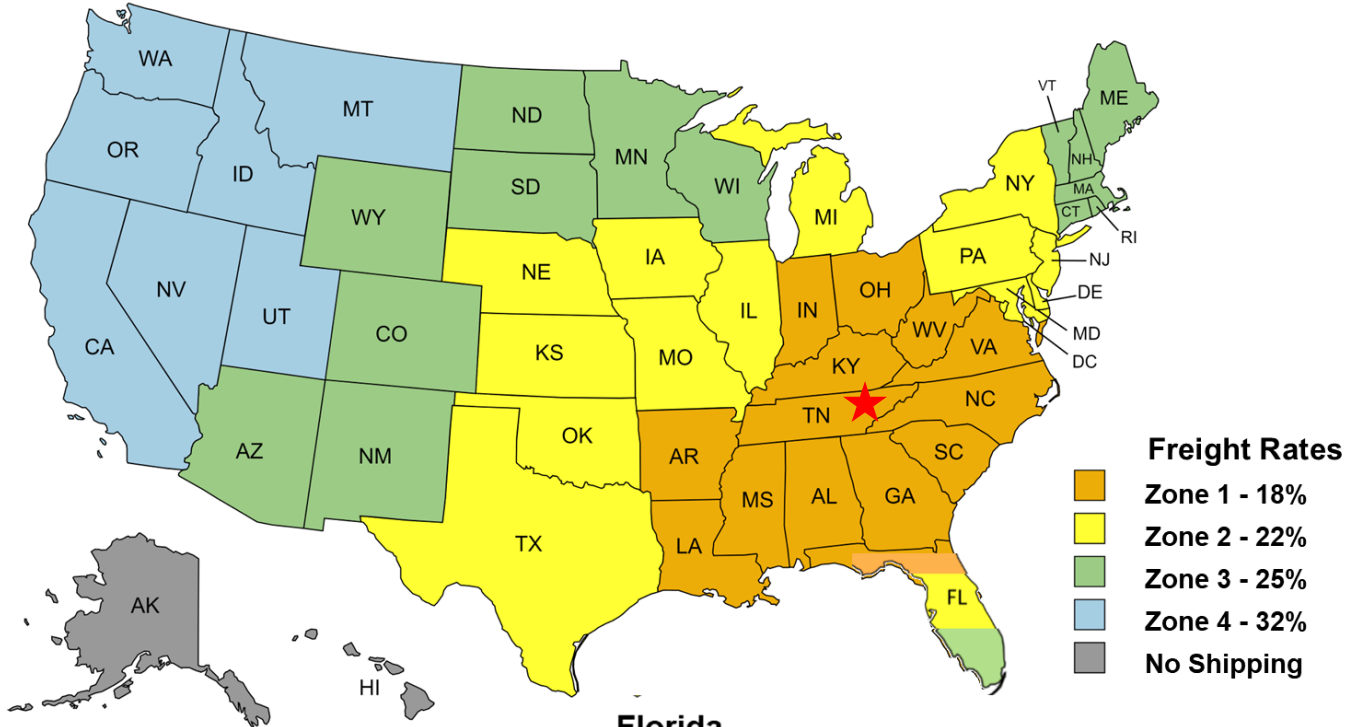

Pope's Plant Farm Freight Map

Freight is a percentage of the list price before discounts.

Florida

Zone 1 - Tallahassee, Lake City, Jacksonville

Zone 2 - Gainesville, Tampa, Orlando

Zone 3 - Ft. Meyers, Port Lucie and points south

We deliver using FedEx Freight. Customers must have a forklift or loading dock to unload. If customers do not have a forklift or loading dock, we can arrange for a lift gate delivery, but this must be noted at time of order. There is an extra $75 charge from FedEx for the liftgate truck.

FedEx Surcharge to Select Zip Codes - FedEx Freight has additional surcharges to certain zip codes in North Dakota, Texas, Illinois, and Washington state. We must add these charges to the freight charge to these areas. These are flat rate additions per shipment, and do not change with the size of the order.

Please refer to the list below for a list of affected zip codes. For those looking for more information, this excerpt is from page 23 of the FedEx Freight 100-V Rules Tariff publication.

Rules Tariff - U.S. Section 1

Item	Rule
749	DELIVERY CHARGE DC01, DC02, DC03, DC04 1. Shipments delivered to the service area shown below will be subject to an additional charge per shipment. <table border="1"> <thead> <tr> <th>Area (See Definition)</th> <th>Charge</th> </tr> </thead> <tbody> <tr> <td>Williston and Minot, ND</td> <td>$ 300.00</td> </tr> <tr> <td>Midland and Odessa, TX</td> <td>$ 400.00</td> </tr> <tr> <td>Navy Pier, Chicago, IL</td> <td>$ 89.00</td> </tr> <tr> <td>Puget Sound, WA</td> <td>$ 400.00</td> </tr> </tbody> </table> 2. The charge will be in addition to all other lawful charges and will be collected from Payor of the freight charges. Area Definition: Williston and Minot, ND ZIP codes <table border="1"> <tbody> <tr> <td>58718</td><td>58727</td><td>58737</td><td>58765</td><td>58776</td><td>58801</td><td>58835</td><td>58845</td><td>58856</td> </tr> <tr> <td>58721</td><td>58730</td><td>58746</td><td>58769</td><td>58784</td><td>58802</td><td>58838</td><td>58849</td><td></td> </tr> <tr> <td>58722</td><td>58733</td><td>58752</td><td>58772</td><td>58794</td><td>58830</td><td>58843</td><td>58852</td><td></td> </tr> <tr> <td>58725</td><td>58734</td><td>58755</td><td>58773</td><td>58795</td><td>58833</td><td>58844</td><td>58853</td><td></td> </tr> </tbody> </table> Area Definition: Midland and Odessa, TX, and NM ZIP codes <table border="1"> <tbody> <tr> <td>78851</td><td>79710-79714</td><td>79733-79735</td><td>79752</td><td>79768-79770</td><td>79780-79783</td><td>79830-79832</td><td>79845-79846</td><td>79854</td> </tr> <tr> <td>79511</td><td>79718-79721</td><td>79738-79745</td><td>79754-79756</td><td>79772</td><td>79785-79786</td><td>79834</td><td>79848</td><td>88231</td> </tr> <tr> <td>79701-79708</td><td>79730-79731</td><td>79748-79749</td><td>79758-79766</td><td>79776-79778</td><td>79788-79789</td><td>79842-79843</td><td>79852</td><td>88252</td> </tr> </tbody> </table> Area Definition: Navy Pier, Chicago, IL, ZIP code <table border="1"> <tbody> <tr> <td>60611</td> </tr> </tbody> </table> Area Definition: Puget Sound, WA, ZIP codes <table border="1"> <tbody> <tr> <td>98013</td><td>98222</td><td>98245</td><td>98261-98262</td><td>98281</td><td>98297</td><td></td><td></td><td></td> </tr> <tr> <td>98070</td><td>98243</td><td>98250</td><td>98279</td><td>98286</td><td>98280</td><td></td><td></td><td></td> </tr> </tbody> </table>