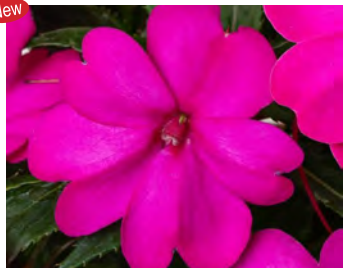

Vigorous Purple