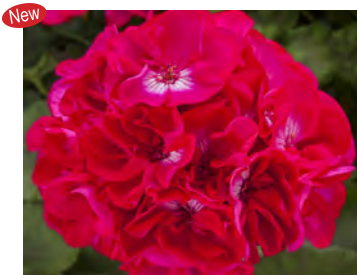

26 Strip  
**Calliope Series**  
 By Syngenta

Cascade Violet

Large Burgundy

Large Dark Salmon

Large Dark Red

Large Hot Rose

Large Lavender Mega Splash

Geranium Calliope Large Lavender