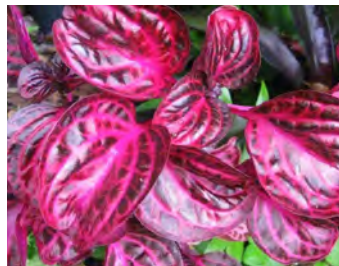

Iresine

26 Strip

Bloodleaf
Bright red foliage; grows 12" high.