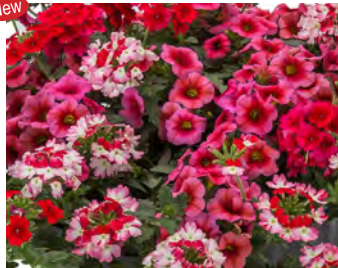

Kwik Kombo Little Piece Of My Heart Mix
Calib Callie Strawberry / Verb Lanai Straw-
berry / Verb Lanai Twister Red