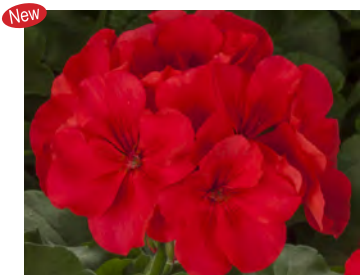

26 Strip  
**Calliope Series**  
 By Syngenta

Cascade Violet

Large Burgundy

Large Dark Salmon

Large Dark Red

Large Hot Rose

Large Lavender Mega Splash

Geranium Calliope Large Lavender