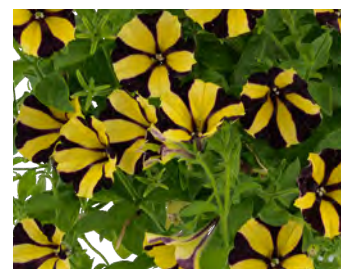

**Ray Series**

From Danizger. Large flowers with mounding habit makes for tidy baskets or great small pots. Early enough for any market.

Ray Shadow

Ray Black

Ray Sunflower

26 Strip

**Sanguna Series**

By Syngenta  
Sangunas are semi-trailing with big flowers and bright colors - ideal for baskets and combos.