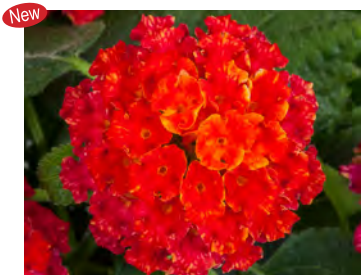

Bandana Series

By Syngenta

Bandana Black Cherry