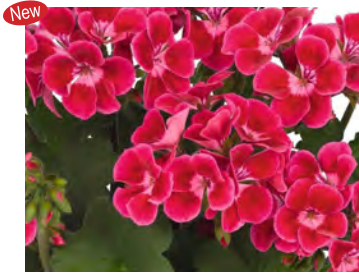

Sarita Neon Sizzle