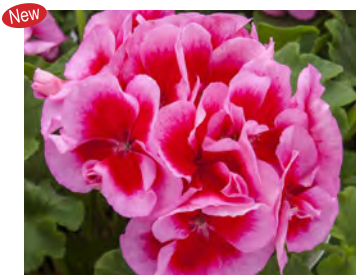

Large Rose Mega Splash