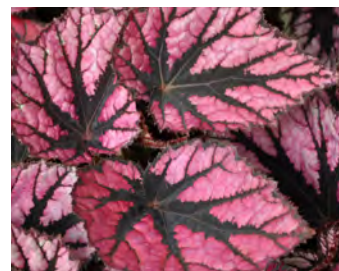

Shadow King Rose

New