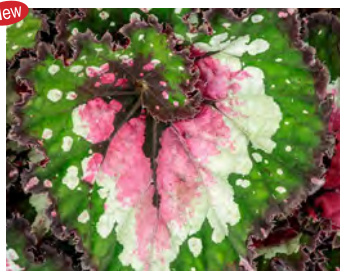

New

Shadow King Lime Ricky