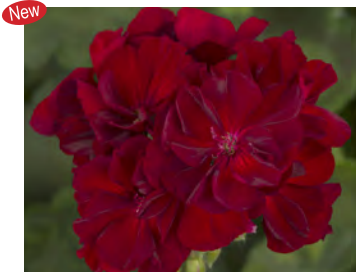

26 Strip  
**Calliope Series**  
 By Syngenta

Cascade Violet

Large Burgundy

Large Dark Salmon

Large Dark Red

Large Hot Rose

Large Lavender Mega Splash

Geranium Calliope Large Lavender