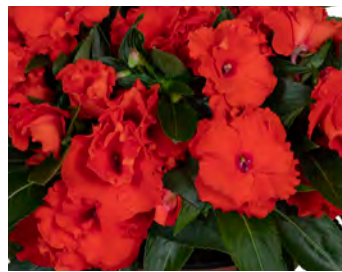

Rollercoaster Orangya Shakin