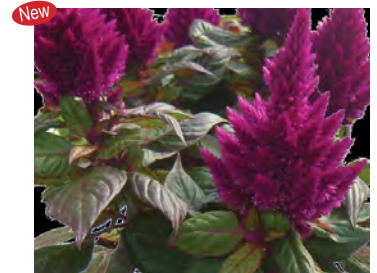

Fire Purple