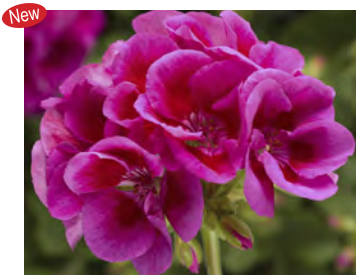

26 Strip  
**Calliope Series**  
 By Syngenta

Cascade Violet

Large Burgundy

Large Dark Salmon

Large Dark Red

Large Hot Rose

Large Lavender Mega Splash

Geranium Calliope Large Lavender