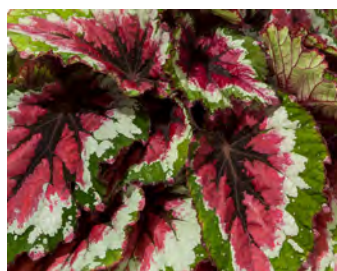

Shadow King Strawberry Sherbet