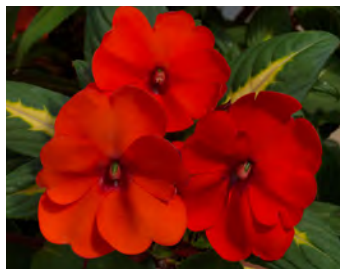

Compact Tropical Rose